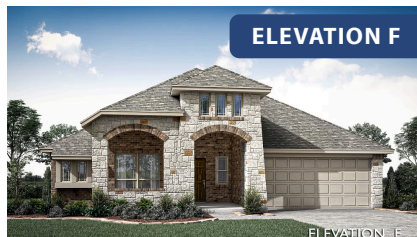

# Carolina

HOMES FROM  
**\$554,990**

CLASSIC SERIES

## SOMERSET CLASSIC 70S & 80S

2006 PORTRUSH LANE, MANSFIELD, TX 76084

**3 Car Garage Included**

**2,313**  
SQUARE FEET

**3**  
BEDROOMS

**2.0**  
BATHROOMS

**3**  
CAR GARAGE

Document generated May 25, 2026. Prices, plans, square footage, features, amenities and materials are subject to change at any time without notice and vary among communities. Listed prices are for informational purposes only, are not binding, and do not create any contractual obligation(s). The price of any home is dependent on numerous factors, all of which are unique to a specific home, and is not guaranteed until specified in a binding contract. Pricing of elevations and additional optional beds/baths varies per plan. Some plans require a premium homesite. Renderings of homes are artist concepts and may not reflect exact colors and materials. Verify current tax rates & jurisdictions with the appropriate taxing authority.

## SOMERSET CLASSIC 70S & 80S

2006 PORTRUSH LANE, MANSFIELD, TX 76084