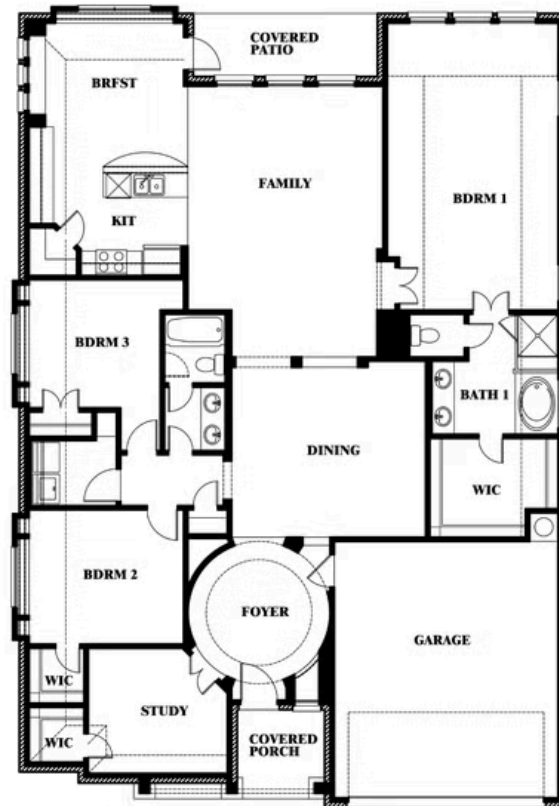

Carolina

SOMERSET CLASSIC 70S & 80S

2006 PORTRUSH LANE, MANSFIELD, TX 76084

Carolina

This brochure is for general informational purposes and is to be used as a guide only. Changes may be made during the development process and floorplans, dimensions, fixtures, fittings, finishes and specifications are subject to change without notice. Window placement, balcony configuration, wardrobe sizes and living areas may vary slightly within each plan type. EQUAL HOUSING OPPORTUNITY