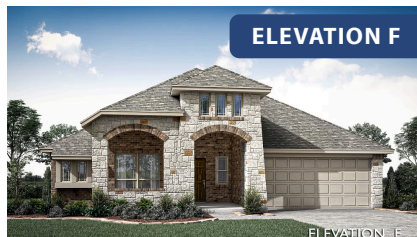

# Carolina

HOMES FROM  
**\$554,990**

CLASSIC SERIES

## SOMERSET CLASSIC 70S & 80S

2006 PORTRUSH LANE, MANSFIELD, TX 76084

**3 Car Garage Included**

**2,313**  
SQUARE FEET

**3**  
BEDROOMS

**2.0**  
BATHROOMS

**3**  
CAR GARAGE