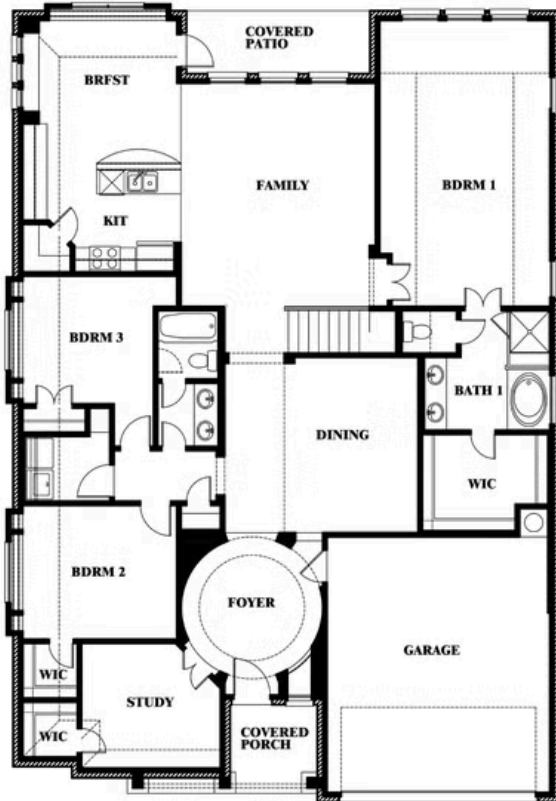

Carolina III

HOMES FROM
\$None

CLASSIC SERIES

SOMERSET

2006 PORTRUSH LANE, MANSFIELD, TX 76084

3,067
SQUARE FEET

4
BEDROOMS

3.0
BATHROOMS

2
CAR GARAGE

ELEVATION AS

ELEVATION A

ELEVATION A

ELEVATION C

ELEVATION C

ELEVATION D

ELEVATION D

ELEVATION E

ELEVATION E

ELEVATION F

ELEVATION F

Carolina III

SOMERSET

2006 PORTRUSH LANE, MANSFIELD, TX 76084

Carolina III

This brochure is for general informational purposes and is to be used as a guide only. Changes may be made during the development process and floorplans, dimensions, fixtures, fittings, finishes and specifications are subject to change without notice. Window placement, balcony configuration, wardrobe sizes and living areas may vary slightly within each plan type. EQUAL HOUSING OPPORTUNITY