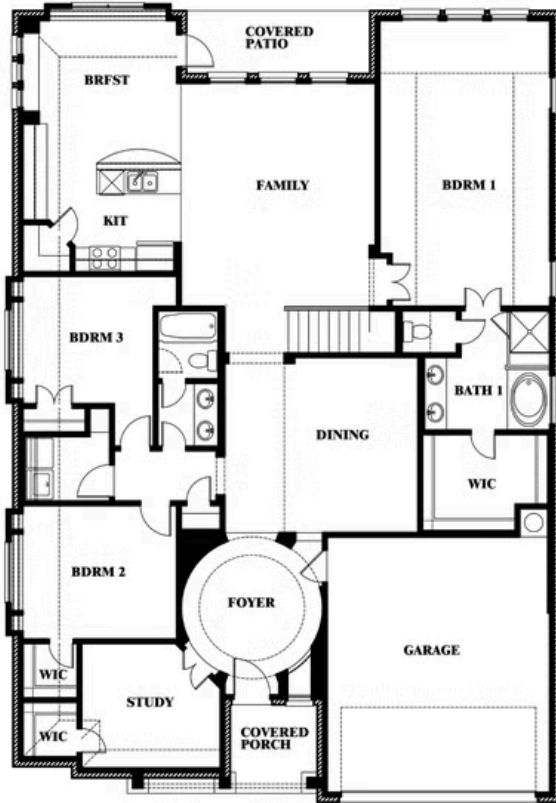

Carolina III

HOMES FROM
\$None

CLASSIC SERIES

SOMERSET

2006 PORTRUSH LANE, MANSFIELD, TX 76084

3,067
SQUARE FEET

4
BEDROOMS

3.0
BATHROOMS

2
CAR GARAGE

ELEVATION AS

ELEVATION A

ELEVATION A

ELEVATION C

ELEVATION C

ELEVATION D

ELEVATION D

ELEVATION E

ELEVATION E

ELEVATION F

ELEVATION F

Carolina III

SOMERSET

2006 PORTRUSH LANE, MANSFIELD, TX 76084

Carolina III

This brochure is for general informational purposes and is to be used as a guide only. Changes may be made during the development process and floorplans, dimensions, fixtures, fittings, finishes and specifications are subject to change without notice. Window placement, balcony configuration, wardrobe sizes and living areas may vary slightly within each plan type. EQUAL HOUSING OPPORTUNITY