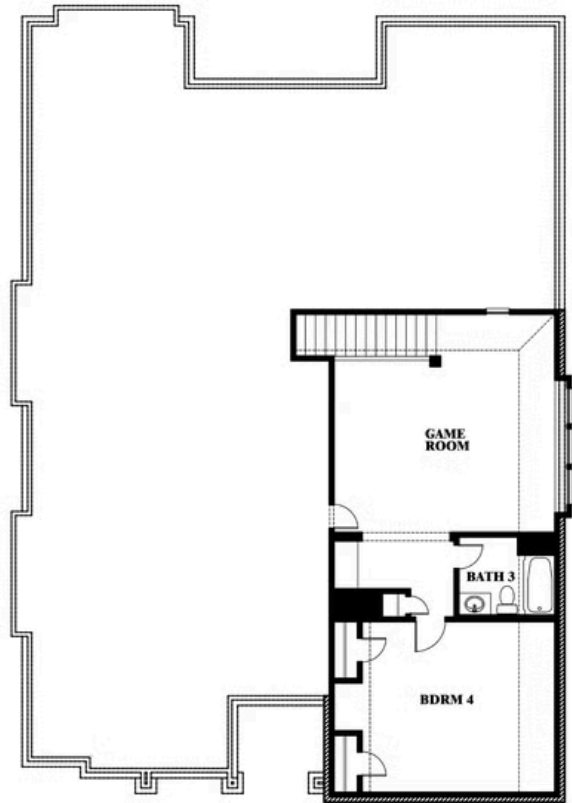

Carolina III

HOMES FROM
\$None

CLASSIC SERIES

SOMERSET

2006 PORTRUSH LANE, MANSFIELD, TX 76084

3,067
SQUARE FEET

4
BEDROOMS

3.0
BATHROOMS

ELEVATION E

ELEVATION E

ELEVATION F

ELEVATION F

Carolina III

SOMERSET

2006 PORTRUSH LANE, MANSFIELD, TX 76084

Carolina III

This brochure is for general informational purposes and is to be used as a guide only. Changes may be made during the development process and floorplans, dimensions, fixtures, fittings, finishes and specifications are subject to change without notice. Window placement, balcony configuration, wardrobe sizes and living areas may vary slightly within each plan type. EQUAL HOUSING OPPORTUNITY