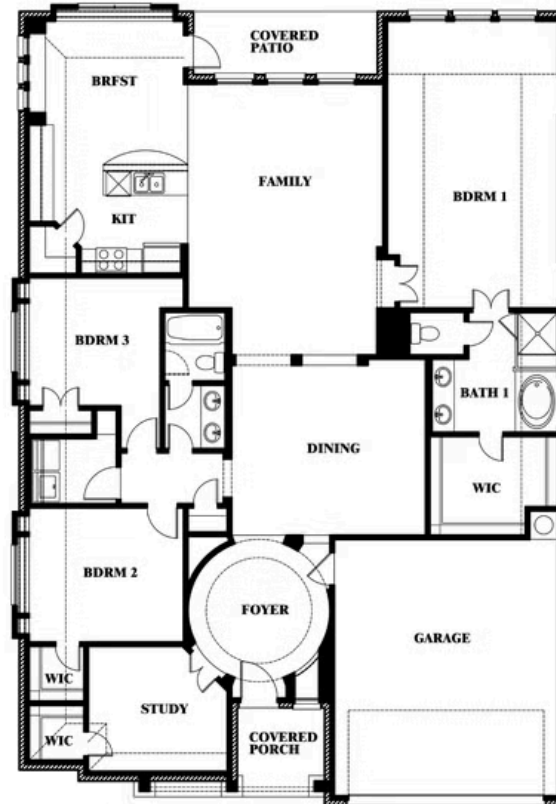

Carolina

HOMES FROM
\$None

CLASSIC SERIES

SOMERSET

2006 PORTRUSH LANE, MANSFIELD, TX 76084

2,313
SQUARE FEET

3
BEDROOMS

2.0
BATHROOMS

2
CAR GARAGE

ELEVATION C

ELEVATION A

ELEVATION AS

ELEVATION D

ELEVATION E

ELEVATION F

Carolina

SOMERSET

2006 PORTRUSH LANE, MANSFIELD, TX 76084

Carolina

This brochure is for general informational purposes and is to be used as a guide only. Changes may be made during the development process and floorplans, dimensions, fixtures, fittings, finishes and specifications are subject to change without notice. Window placement, balcony configuration, wardrobe sizes and living areas may vary slightly within each plan type. EQUAL HOUSING OPPORTUNITY