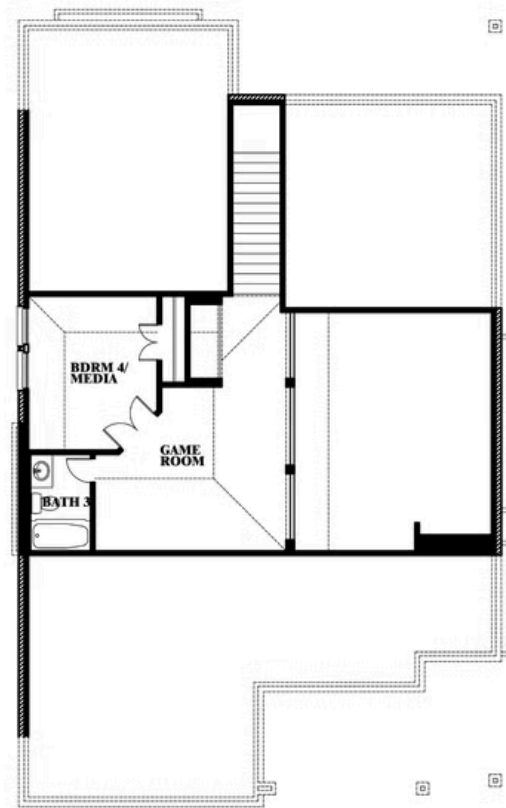

## SOMERSET

2006 PORTRUSH LANE, MANSFIELD, TX 76084

**2,333**  
SQUARE FEET

**4**  
BEDROOMS

**3.0**  
BATHROOMS

**2**  
CAR GARAGE

**ELEVATION A**

**ELEVATION ES**

ELEVATION ES

**ELEVATION FS**

ELEVATION FS

**ELEVATION G**

ELEVATION G

**ELEVATION GS**

ELEVATION GS