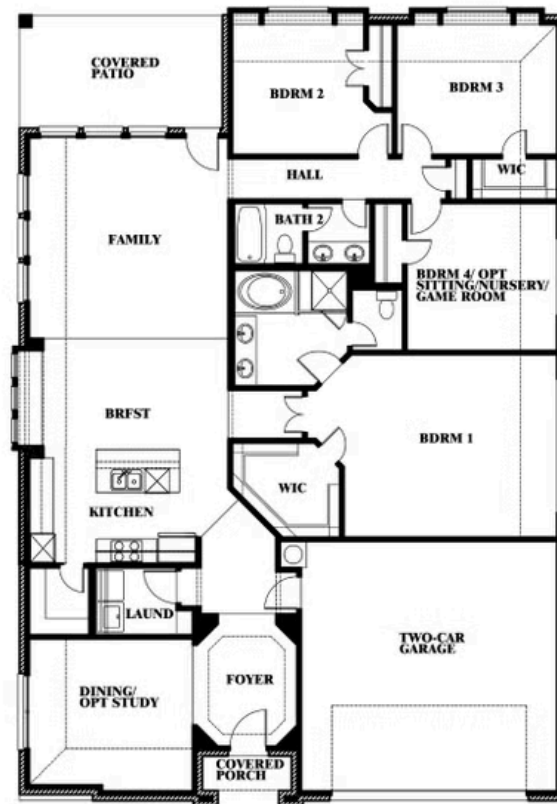

Hawthorne

HOMES FROM
\$None

CLASSIC SERIES

SOMERSET

2006 PORTRUSH LANE, MANSFIELD, TX 76084

2,235
SQUARE FEET

4
BEDROOMS

2.0
BATHROOMS

2
CAR GARAGE

ELEVATION A

ELEVATION B

ELEVATION B

ELEVATION C

ELEVATION C

Hawthorne

SOMERSET

2006 PORTRUSH LANE, MANSFIELD, TX 76084

Hawthorne

This brochure is for general informational purposes and is to be used as a guide only. Changes may be made during the development process and floorplans, dimensions, fixtures, fittings, finishes and specifications are subject to change without notice. Window placement, balcony configuration, wardrobe sizes and living areas may vary slightly within each plan type. EQUAL HOUSING OPPORTUNITY

Hawthorne

SOMERSET

2006 PORTRUSH LANE, MANSFIELD, TX 76084

Hawthorne Opt. Deluxe Kitchen

This brochure is for general informational purposes and is to be used as a guide only. Changes may be made during the development process and floorplans, dimensions, fixtures, fittings, finishes and specifications are subject to change without notice. Window placement, balcony configuration, wardrobe sizes and living areas may vary slightly within each plan type. EQUAL HOUSING OPPORTUNITY