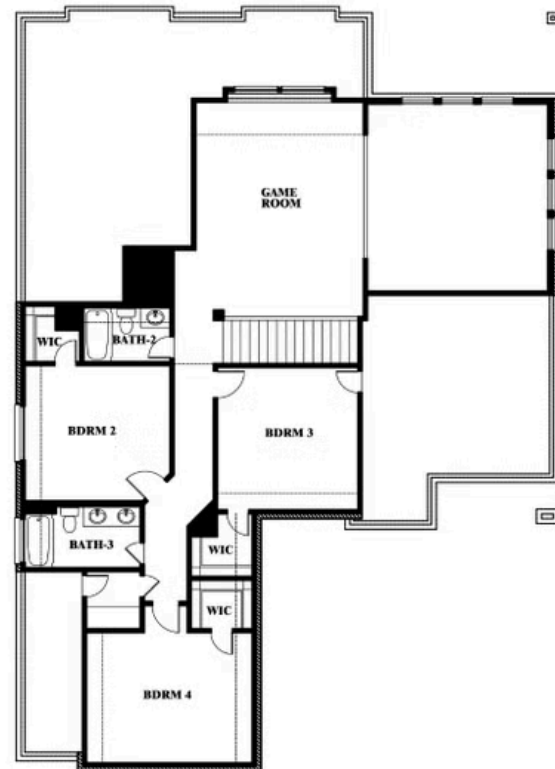

Spring Cress

SOMERSET

2006 PORTRUSH LANE, MANSFIELD, TX 76084

Spring Cress Opt. Bed 6 & Bath 5 at Media

This brochure is for general informational purposes and is to be used as a guide only. Changes may be made during the development process and floorplans, dimensions, fixtures, fittings, finishes and specifications are subject to change without notice. Window placement, balcony configuration, wardrobe sizes and living areas may vary slightly within each plan type. EQUAL HOUSING OPPORTUNITY

Spring Cress

SOMERSET

2006 PORTRUSH LANE, MANSFIELD, TX 76084

Spring Cress Opt. Mini Garage at Dining

This brochure is for general informational purposes and is to be used as a guide only. Changes may be made during the development process and floorplans, dimensions, fixtures, fittings, finishes and specifications are subject to change without notice. Window placement, balcony configuration, wardrobe sizes and living areas may vary slightly within each plan type. EQUAL HOUSING OPPORTUNITY