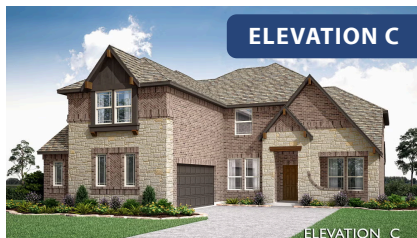

Spring Cress

HOMES FROM
\$None

CLASSIC SERIES

SOMERSET

2006 PORTRUSH LANE, MANSFIELD, TX 76084

3,518
SQUARE FEET

4
BEDROOMS

3.5
BATHROOMS

2
CAR GARAGE

Spring Cress

SOMERSET

2006 PORTRUSH LANE, MANSFIELD, TX 76084

Spring Cress

This brochure is for general informational purposes and is to be used as a guide only. Changes may be made during the development process and floorplans, dimensions, fixtures, fittings, finishes and specifications are subject to change without notice. Window placement, balcony configuration, wardrobe sizes and living areas may vary slightly within each plan type. EQUAL HOUSING OPPORTUNITY