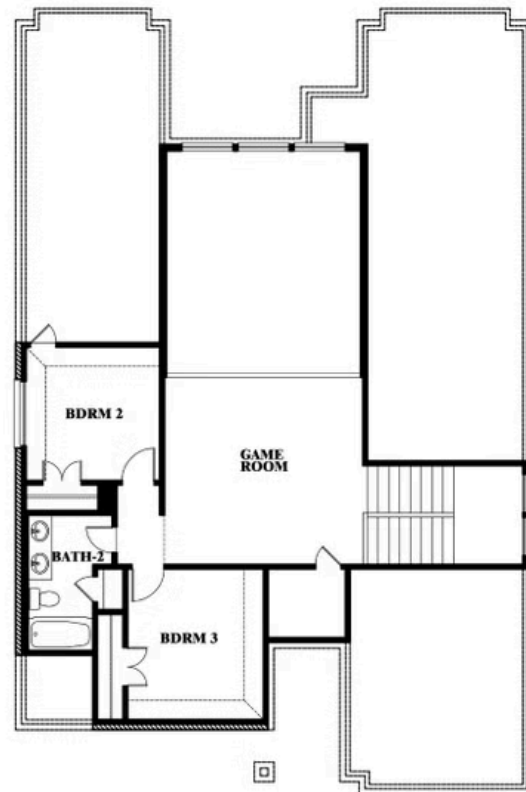

## SOMERSET

2006 PORTRUSH LANE, MANSFIELD, TX 76084

**2,381**  
SQUARE FEET

**3**  
BEDROOMS

**2.5**  
BATHROOMS

**2**  
CAR GARAGE

**ELEVATION A**

**ELEVATION AS**

## SOMERSET

2006 PORTRUSH LANE, MANSFIELD, TX 76084

**VIOLET FLOOR PLAN WITH OPTIONAL BEDROOM AT STUDY**

## Violet

Opt. Bed 5 & Bath 4 at Study

This brochure is for general informational purposes and is to be used as a guide only. Changes may be made during the development process and floorplans, dimensions, fixtures, fittings, finishes and specifications are subject to change without notice. Window placement, balcony configuration, wardrobe sizes and living areas may vary slightly within each plan type. EQUAL HOUSING OPPORTUNITY