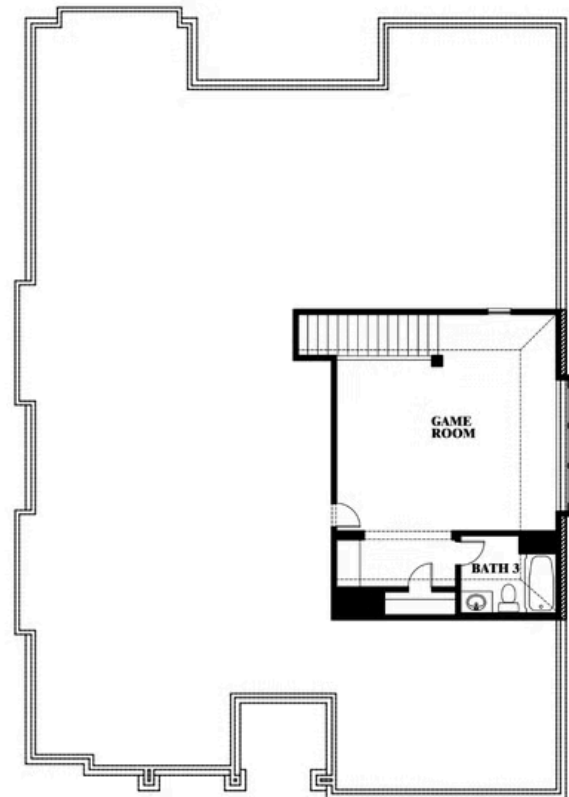

Carolina II Side Entry

HOMES FROM
\$626,990

CLASSIC SERIES

TRIPLE DIAMOND RANCH
MANSFIELD, TX 76063

2,777 SQUARE FEET	3 BEDROOMS	3.0 BATHROOMS	2 CAR GARAGE
-----------------------------	----------------------	-------------------------	------------------------

ELEVATION R

ELEVATION S

ELEVATION S

ELEVATION T

ELEVATION T

Carolina II Side Entry

TRIPLE DIAMOND RANCH
MANSFIELD, TX 76063

Carolina II Side Entry

This brochure is for general informational purposes and is to be used as a guide only. Changes may be made during the development process and floorplans, dimensions, fixtures, fittings, finishes and specifications are subject to change without notice. Window placement, balcony configuration, wardrobe sizes and living areas may vary slightly within each plan type. EQUAL HOUSING OPPORTUNITY