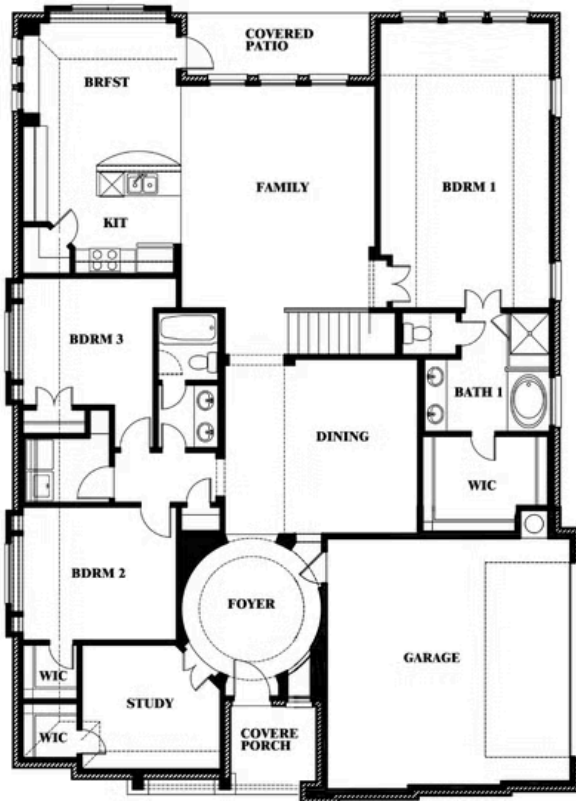

Carolina II Side Entry

HOMES FROM
\$626,990

CLASSIC SERIES

TRIPLE DIAMOND RANCH
MANSFIELD, TX 76063

2,777 SQUARE FEET	3 BEDROOMS	3.0 BATHROOMS	2 CAR GARAGE
-----------------------------	----------------------	-------------------------	------------------------

ELEVATION R

ELEVATION S

ELEVATION S

ELEVATION T

ELEVATION T

Carolina II Side Entry

TRIPLE DIAMOND RANCH
MANSFIELD, TX 76063

Carolina II Side Entry

This brochure is for general informational purposes and is to be used as a guide only. Changes may be made during the development process and floorplans, dimensions, fixtures, fittings, finishes and specifications are subject to change without notice. Window placement, balcony configuration, wardrobe sizes and living areas may vary slightly within each plan type. EQUAL HOUSING OPPORTUNITY