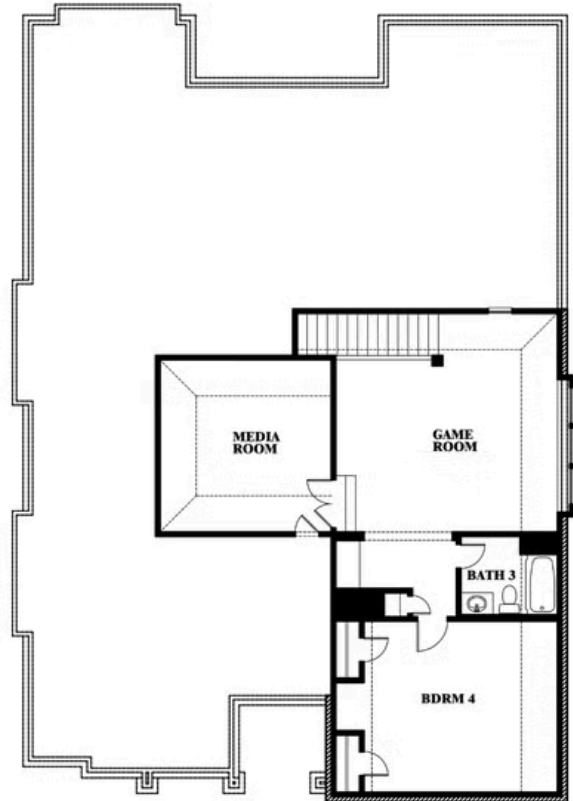

Carolina IV Side Entry

TRIPLE DIAMOND RANCH
MANSFIELD, TX 76063

Carolina IV Side Entry

This brochure is for general informational purposes and is to be used as a guide only. Changes may be made during the development process and floorplans, dimensions, fixtures, fittings, finishes and specifications are subject to change without notice. Window placement, balcony configuration, wardrobe sizes and living areas may vary slightly within each plan type. EQUAL HOUSING OPPORTUNITY