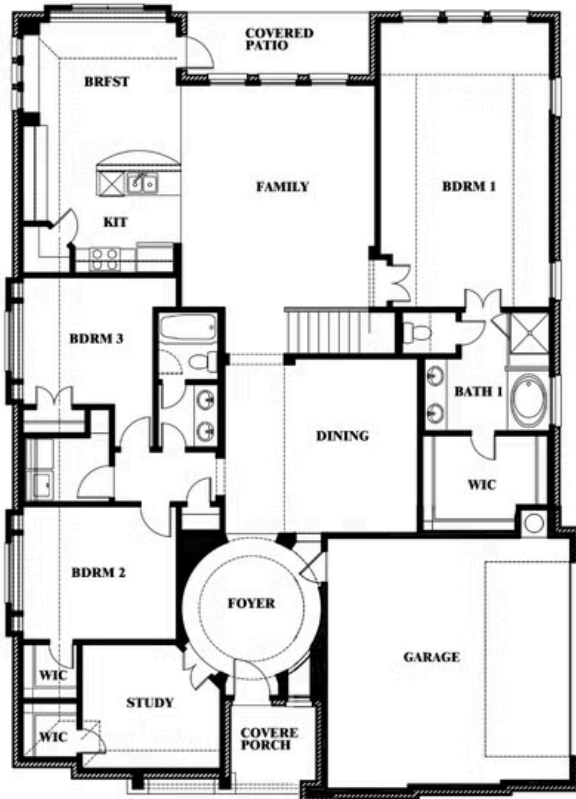

# Carolina IV Side Entry

HOMES FROM  
**\$651,990**

CLASSIC SERIES

**TRIPLE DIAMOND RANCH**  
MANSFIELD, TX 76063

<b>3,258</b> SQUARE FEET	<b>4</b> BEDROOMS	<b>3.0</b> BATHROOMS	<b>2</b> CAR GARAGE
-----------------------------	----------------------	-------------------------	------------------------

**ELEVATION T**

**ELEVATION S**

ELEVATION S

**ELEVATION R**

ELEVATION R

# Carolina IV Side Entry

**TRIPLE DIAMOND RANCH**  
MANSFIELD, TX 76063

## Carolina IV Side Entry

This brochure is for general informational purposes and is to be used as a guide only. Changes may be made during the development process and floorplans, dimensions, fixtures, fittings, finishes and specifications are subject to change without notice. Window placement, balcony configuration, wardrobe sizes and living areas may vary slightly within each plan type. EQUAL HOUSING OPPORTUNITY