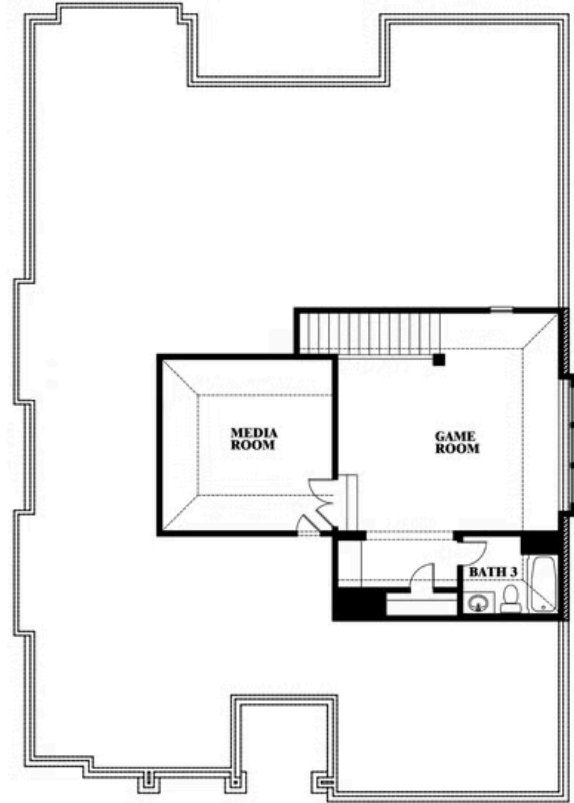

2
CAR GARAGE

ELEVATION D

ELEVATION A

ELEVATION A

ELEVATION AS

ELEVATION AS

ELEVATION C

ELEVATION C

ELEVATION E

ELEVATION E

ELEVATION F

ELEVATION F

Carolina II

PAINTED TREE WOODLAND DISTRICT 60
4005 ATTWATER STREET, MCKINNEY, TX 75071

Carolina II

This brochure is for general informational purposes and is to be used as a guide only. Changes may be made during the development process and floorplans, dimensions, fixtures, fittings, finishes and specifications are subject to change without notice. Window placement, balcony configuration, wardrobe sizes and living areas may vary slightly within each plan type. EQUAL HOUSING OPPORTUNITY

Carolina II

PAINTED TREE WOODLAND DISTRICT 60
4005 ATTWATER STREET, MCKINNEY, TX 75071

Carolina II with Media Room

This brochure is for general informational purposes and is to be used as a guide only. Changes may be made during the development process and floorplans, dimensions, fixtures, fittings, finishes and specifications are subject to change without notice. Window placement, balcony configuration, wardrobe sizes and living areas may vary slightly within each plan type. EQUAL HOUSING OPPORTUNITY