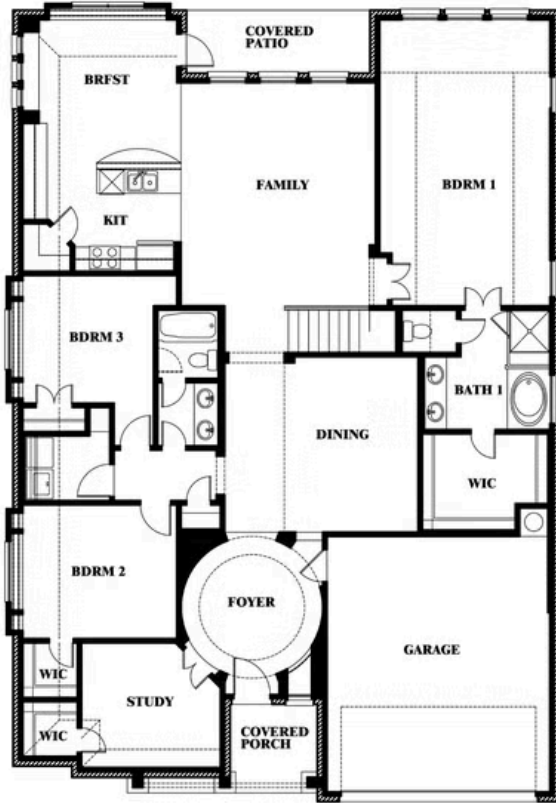

2
CAR GARAGE

ELEVATION D

ELEVATION A

ELEVATION A

ELEVATION AS

ELEVATION AS

ELEVATION C

ELEVATION C

ELEVATION E

ELEVATION E

ELEVATION F

ELEVATION F

Carolina II

PAINTED TREE WOODLAND DISTRICT 60
4005 ATTWATER STREET, MCKINNEY, TX 75071

Carolina II

This brochure is for general informational purposes and is to be used as a guide only. Changes may be made during the development process and floorplans, dimensions, fixtures, fittings, finishes and specifications are subject to change without notice. Window placement, balcony configuration, wardrobe sizes and living areas may vary slightly within each plan type. EQUAL HOUSING OPPORTUNITY

Carolina II

PAINTED TREE WOODLAND DISTRICT 60
4005 ATTWATER STREET, MCKINNEY, TX 75071

Carolina II with Media Room

This brochure is for general informational purposes and is to be used as a guide only. Changes may be made during the development process and floorplans, dimensions, fixtures, fittings, finishes and specifications are subject to change without notice. Window placement, balcony configuration, wardrobe sizes and living areas may vary slightly within each plan type. EQUAL HOUSING OPPORTUNITY