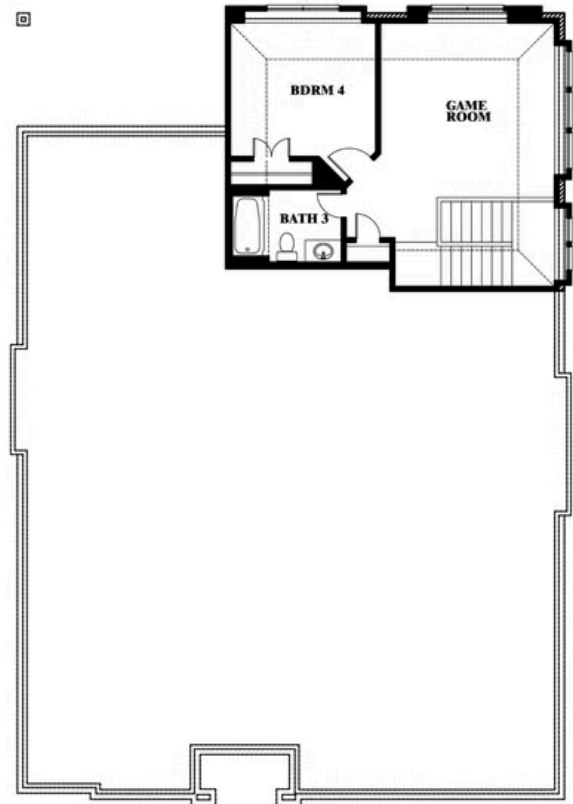

Hawthorne II

HOMES FROM
\$694,990

CLASSIC SERIES

PAINTED TREE WOODLAND DISTRICT 60

4005 ATTWATER STREET, MCKINNEY, TX 75071

2,752
SQUARE FEET

4
BEDROOMS

3.0
BATHROOMS

2
CAR GARAGE

ELEVATION B

ELEVATION A

ELEVATION A

ELEVATION C

ELEVATION C

Document generated Jul 7, 2026. Prices, plans, square footage, features, amenities and materials are subject to change at any time without notice and vary among communities. Listed prices are for informational purposes only, are not binding, and do not create any contractual obligation(s). The price of any home is dependent on numerous factors, all of which are unique to a specific home, and is not guaranteed until specified in a binding contract. Pricing of elevations and additional optional beds/baths varies per plan. Some plans require a premium homesite. Renderings of homes are artist concepts and may not reflect exact colors and materials. Verify current tax rates & jurisdictions with the appropriate taxing authority.

Hawthorne II

PAINTED TREE WOODLAND DISTRICT 60
4005 ATTWATER STREET, MCKINNEY, TX 75071

Hawthorne II

This brochure is for general informational purposes and is to be used as a guide only. Changes may be made during the development process and floorplans, dimensions, fixtures, fittings, finishes and specifications are subject to change without notice. Window placement, balcony configuration, wardrobe sizes and living areas may vary slightly within each plan type. EQUAL HOUSING OPPORTUNITY

Hawthorne II

PAINTED TREE WOODLAND DISTRICT 60

4005 ATTWATER STREET, MCKINNEY, TX 75071

Hawthorne II Opt. Deluxe Kitchen

This brochure is for general informational purposes and is to be used as a guide only. Changes may be made during the development process and floorplans, dimensions, fixtures, fittings, finishes and specifications are subject to change without notice. Window placement, balcony configuration, wardrobe sizes and living areas may vary slightly within each plan type. EQUAL HOUSING OPPORTUNITY