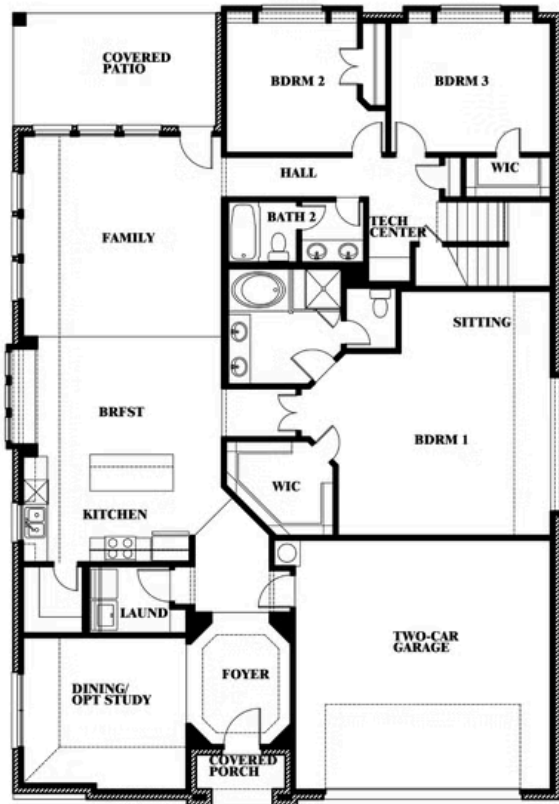

Hawthorne II

HOMES FROM
\$694,990

CLASSIC SERIES

PAINTED TREE WOODLAND DISTRICT 60

4005 ATTWATER STREET, MCKINNEY, TX 75071

2,752
SQUARE FEET

4
BEDROOMS

3.0
BATHROOMS

2
CAR GARAGE

ELEVATION B

ELEVATION A

ELEVATION A

ELEVATION C

ELEVATION C

Document generated Jul 7, 2026. Prices, plans, square footage, features, amenities and materials are subject to change at any time without notice and vary among communities. Listed prices are for informational purposes only, are not binding, and do not create any contractual obligation(s). The price of any home is dependent on numerous factors, all of which are unique to a specific home, and is not guaranteed until specified in a binding contract. Pricing of elevations and additional optional beds/baths varies per plan. Some plans require a premium homesite. Renderings of homes are artist concepts and may not reflect exact colors and materials. Verify current tax rates & jurisdictions with the appropriate taxing authority.

Hawthorne II

PAINTED TREE WOODLAND DISTRICT 60
4005 ATTWATER STREET, MCKINNEY, TX 75071

Hawthorne II

This brochure is for general informational purposes and is to be used as a guide only. Changes may be made during the development process and floorplans, dimensions, fixtures, fittings, finishes and specifications are subject to change without notice. Window placement, balcony configuration, wardrobe sizes and living areas may vary slightly within each plan type. EQUAL HOUSING OPPORTUNITY

Hawthorne II

PAINTED TREE WOODLAND DISTRICT 60

4005 ATTWATER STREET, MCKINNEY, TX 75071

Hawthorne II Opt. Deluxe Kitchen

This brochure is for general informational purposes and is to be used as a guide only. Changes may be made during the development process and floorplans, dimensions, fixtures, fittings, finishes and specifications are subject to change without notice. Window placement, balcony configuration, wardrobe sizes and living areas may vary slightly within each plan type. EQUAL HOUSING OPPORTUNITY