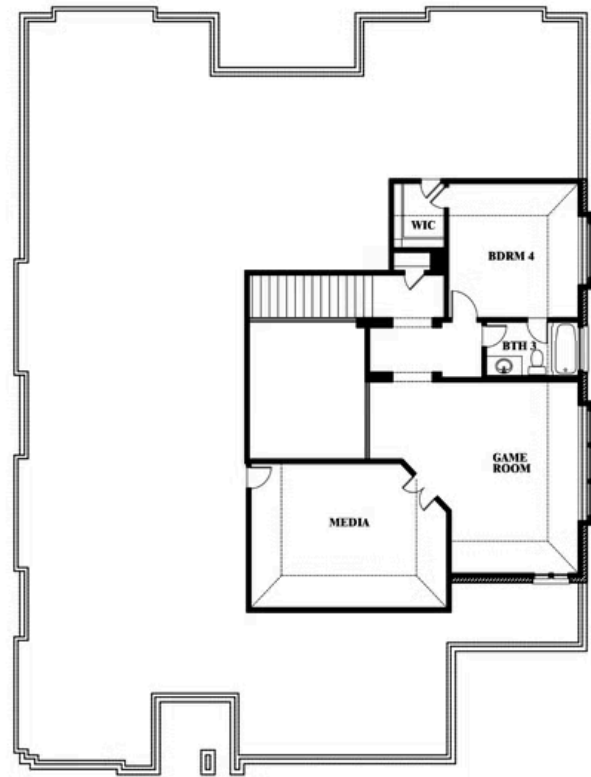

Primrose FE V

HOMES FROM
\$834,990

CLASSIC SERIES

PAINTED TREE WOODLAND DISTRICT 70

4005 ATTWATER STREET, MCKINNEY, TX 75071

3-Car Garage Included

3,733
SQUARE FEET

4
BEDROOMS

3.5
BATHROOMS

3
CAR GARAGE

Primrose FE V

PAINTED TREE WOODLAND DISTRICT 70
4005 ATTWATER STREET, MCKINNEY, TX 75071

Primrose FE V

This brochure is for general informational purposes and is to be used as a guide only. Changes may be made during the development process and floorplans, dimensions, fixtures, fittings, finishes and specifications are subject to change without notice. Window placement, balcony configuration, wardrobe sizes and living areas may vary slightly within each plan type. EQUAL HOUSING OPPORTUNITY