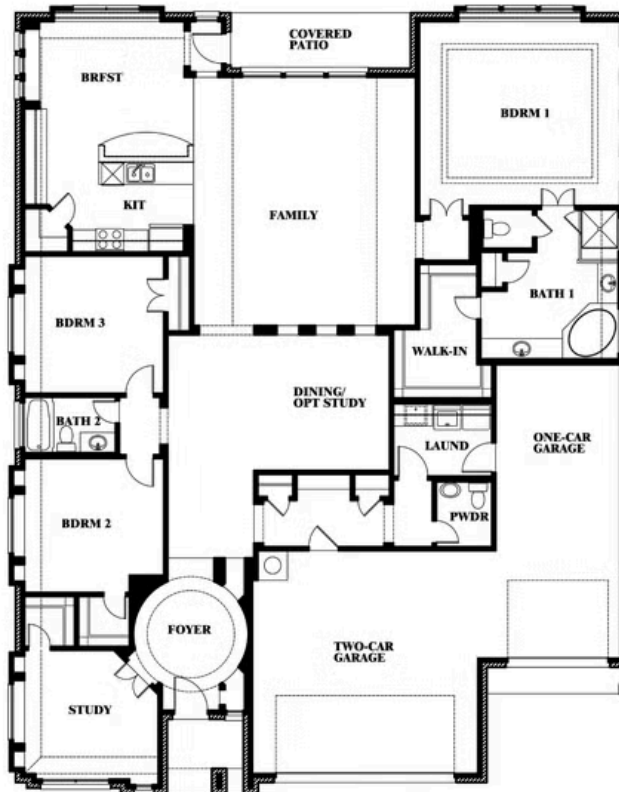

Primrose FE

HOMES FROM
\$774,990

CLASSIC SERIES

PAINTED TREE WOODLAND DISTRICT 70

4005 ATTWATER STREET, MCKINNEY, TX 75071

3-Car Garage Included

2,775
SQUARE FEET

3
BEDROOMS

2.5
BATHROOMS

3
CAR GARAGE

Primrose FE

PAINTED TREE WOODLAND DISTRICT 70
4005 ATTWATER STREET, MCKINNEY, TX 75071

Primrose FE

This brochure is for general informational purposes and is to be used as a guide only. Changes may be made during the development process and floorplans, dimensions, fixtures, fittings, finishes and specifications are subject to change without notice. Window placement, balcony configuration, wardrobe sizes and living areas may vary slightly within each plan type. EQUAL HOUSING OPPORTUNITY