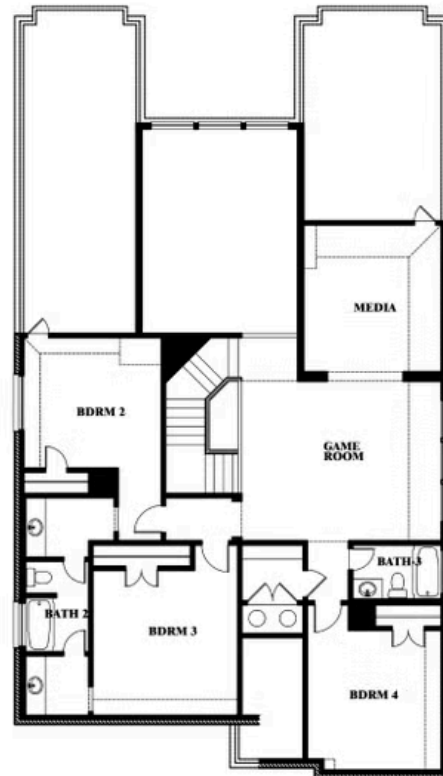

Rose II

HOMES FROM
\$639,990

CLASSIC SERIES

LEGACY RANCH CLASSIC 55

2312 RIVER TRAIL, MELISSA, TX 75454

3,557
SQUARE FEET

4
BEDROOMS

3.5
BATHROOMS

ELEVATION A

ELEVATION A

Rose II

ROSE II FLOOR PLAN

LEGACY RANCH CLASSIC 55

2312 RIVER TRAIL, MELISSA, TX 75454

Rose II

This brochure is for general informational purposes and is to be used as a guide only. Changes may be made during the development process and floorplans, dimensions, fixtures, fittings, finishes and specifications are subject to change without notice. Window placement, balcony configuration, wardrobe sizes and living areas may vary slightly within each plan type. EQUAL HOUSING OPPORTUNITY

Rose II

LEGACY RANCH CLASSIC 55

2312 RIVER TRAIL, MELISSA, TX 75454

ROSE II FLOOR PLAN WITH OPTIONAL BED & BATH AT STUDY

Rose II Opt. Bed & Bath at Study

This brochure is for general informational purposes and is to be used as a guide only. Changes may be made during the development process and floorplans, dimensions, fixtures, fittings, finishes and specifications are subject to change without notice. Window placement, balcony configuration, wardrobe sizes and living areas may vary slightly within each plan type. EQUAL HOUSING OPPORTUNITY