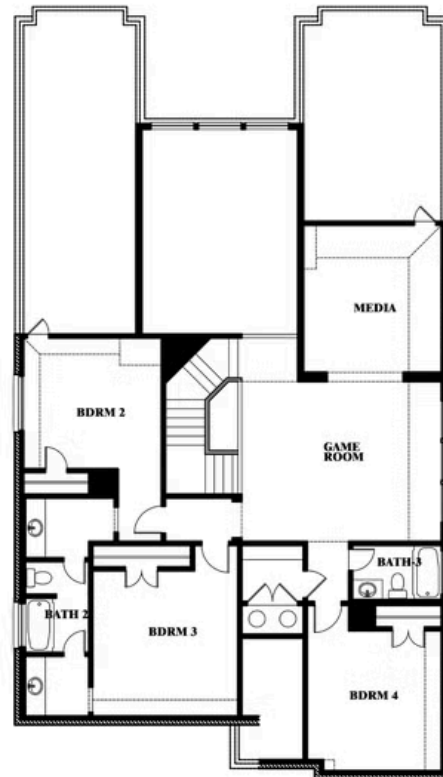

Rose II

HOMES FROM
\$639,990

CLASSIC SERIES

LEGACY RANCH CLASSIC 55

2312 RIVER TRAIL, MELISSA, TX 75454

3,557
SQUARE FEET

4
BEDROOMS

3.5
BATHROOMS

2
CAR GARAGE

ELEVATION D

ELEVATION C

ELEVATION C

ELEVATION B

ELEVATION B

ELEVATION AS

ELEVATION AS

ELEVATION A

ELEVATION A

Rose II

ROSE II FLOOR PLAN

LEGACY RANCH CLASSIC 55

2312 RIVER TRAIL, MELISSA, TX 75454

Rose II

This brochure is for general informational purposes and is to be used as a guide only. Changes may be made during the development process and floorplans, dimensions, fixtures, fittings, finishes and specifications are subject to change without notice. Window placement, balcony configuration, wardrobe sizes and living areas may vary slightly within each plan type. EQUAL HOUSING OPPORTUNITY

Rose II

LEGACY RANCH CLASSIC 55

2312 RIVER TRAIL, MELISSA, TX 75454

ROSE II FLOOR PLAN WITH OPTIONAL BED & BATH AT STUDY

Rose II Opt. Bed & Bath at Study

This brochure is for general informational purposes and is to be used as a guide only. Changes may be made during the development process and floorplans, dimensions, fixtures, fittings, finishes and specifications are subject to change without notice. Window placement, balcony configuration, wardrobe sizes and living areas may vary slightly within each plan type. EQUAL HOUSING OPPORTUNITY