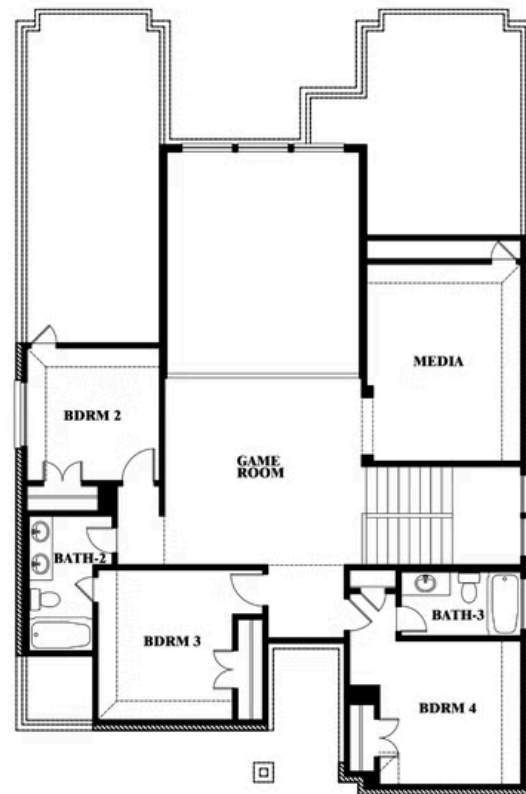

Violet IV

HOMES FROM
\$595,990

CLASSIC SERIES

LEGACY RANCH CLASSIC 55

2312 RIVER TRAIL, MELISSA, TX 75454

2,838
SQUARE FEET

4
BEDROOMS

3.5
BATHROOMS

2
CAR GARAGE

ELEVATION A

ELEVATION AS

ELEVATION AS

ELEVATION B

ELEVATION B

ELEVATION C

ELEVATION C

ELEVATION D

ELEVATION D

Violet IV

VIOLET IV FLOOR PLAN

LEGACY RANCH CLASSIC 55

2312 RIVER TRAIL, MELISSA, TX 75454

Violet IV

This brochure is for general informational purposes and is to be used as a guide only. Changes may be made during the development process and floorplans, dimensions, fixtures, fittings, finishes and specifications are subject to change without notice. Window placement, balcony configuration, wardrobe sizes and living areas may vary slightly within each plan type. EQUAL HOUSING OPPORTUNITY

Violet IV

LEGACY RANCH CLASSIC 55

2312 RIVER TRAIL, MELISSA, TX 75454

VIOLET IV FLOOR PLAN WITH OPTIONAL BEDROOM AT STUDY

Violet IV Opt. Bed 5 & Bath 4 at Study

This brochure is for general informational purposes and is to be used as a guide only. Changes may be made during the development process and floorplans, dimensions, fixtures, fittings, finishes and specifications are subject to change without notice. Window placement, balcony configuration, wardrobe sizes and living areas may vary slightly within each plan type. EQUAL HOUSING OPPORTUNITY