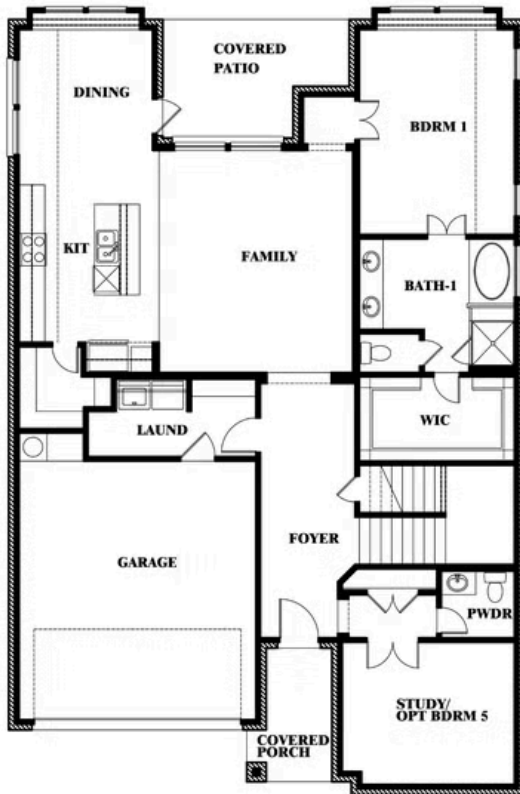

Violet IV

HOMES FROM
\$595,990

CLASSIC SERIES

LEGACY RANCH CLASSIC 55

2312 RIVER TRAIL, MELISSA, TX 75454

2,838
SQUARE FEET

4
BEDROOMS

3.5
BATHROOMS

2
CAR GARAGE

ELEVATION A

ELEVATION AS

ELEVATION AS

ELEVATION B

ELEVATION B

ELEVATION C

ELEVATION C

ELEVATION D

ELEVATION D

Violet IV

VIOLET IV FLOOR PLAN

LEGACY RANCH CLASSIC 55

2312 RIVER TRAIL, MELISSA, TX 75454

Violet IV

This brochure is for general informational purposes and is to be used as a guide only. Changes may be made during the development process and floorplans, dimensions, fixtures, fittings, finishes and specifications are subject to change without notice. Window placement, balcony configuration, wardrobe sizes and living areas may vary slightly within each plan type. EQUAL HOUSING OPPORTUNITY

Violet IV

LEGACY RANCH CLASSIC 55

2312 RIVER TRAIL, MELISSA, TX 75454

VIOLET IV FLOOR PLAN WITH OPTIONAL BEDROOM AT STUDY

Violet IV Opt. Bed 5 & Bath 4 at Study

This brochure is for general informational purposes and is to be used as a guide only. Changes may be made during the development process and floorplans, dimensions, fixtures, fittings, finishes and specifications are subject to change without notice. Window placement, balcony configuration, wardrobe sizes and living areas may vary slightly within each plan type. EQUAL HOUSING OPPORTUNITY