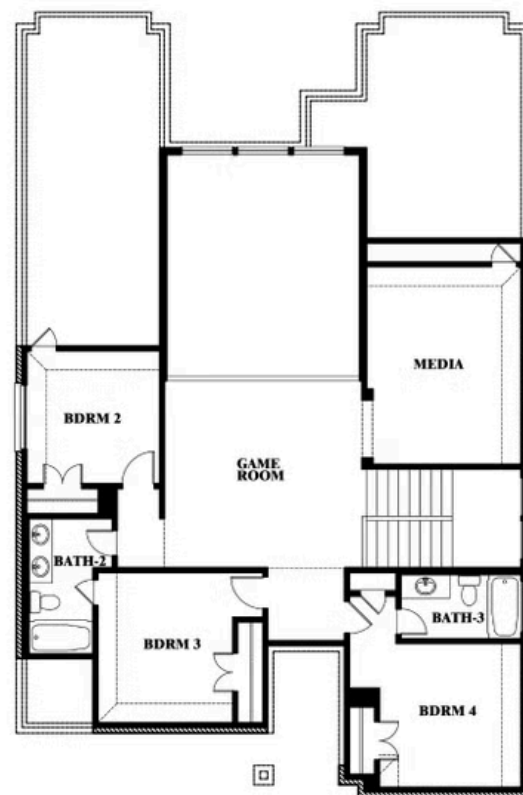

Violet IV

HOMES FROM
\$595,990

CLASSIC SERIES

LEGACY RANCH CLASSIC 55

2312 RIVER TRAIL, MELISSA, TX 75454

2,838
SQUARE FEET

4
BEDROOMS

3.5
BATHROOMS

ELEVATION D

ELEVATION D

Violet IV

VIOLET IV FLOOR PLAN

LEGACY RANCH CLASSIC 55

2312 RIVER TRAIL, MELISSA, TX 75454

Violet IV

This brochure is for general informational purposes and is to be used as a guide only. Changes may be made during the development process and floorplans, dimensions, fixtures, fittings, finishes and specifications are subject to change without notice. Window placement, balcony configuration, wardrobe sizes and living areas may vary slightly within each plan type. EQUAL HOUSING OPPORTUNITY

Violet IV

LEGACY RANCH CLASSIC 55

2312 RIVER TRAIL, MELISSA, TX 75454

VIOLET IV FLOOR PLAN WITH OPTIONAL BEDROOM AT STUDY

Violet IV Opt. Bed 5 & Bath 4 at Study

This brochure is for general informational purposes and is to be used as a guide only. Changes may be made during the development process and floorplans, dimensions, fixtures, fittings, finishes and specifications are subject to change without notice. Window placement, balcony configuration, wardrobe sizes and living areas may vary slightly within each plan type. EQUAL HOUSING OPPORTUNITY