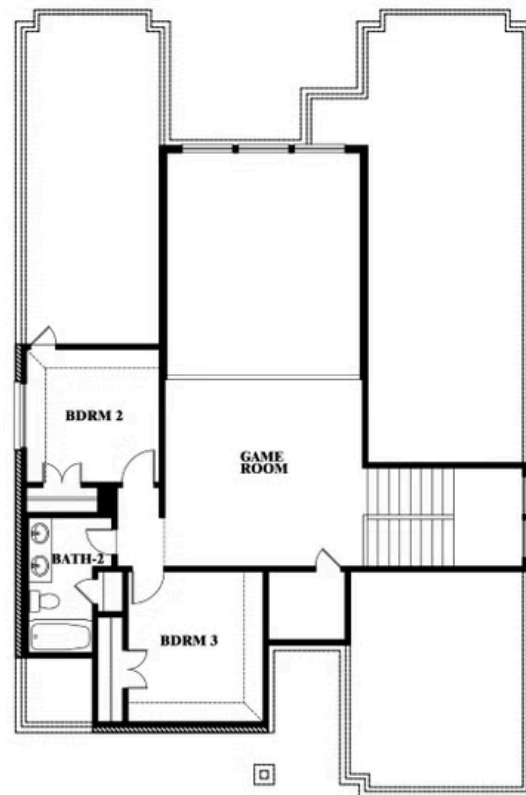

## LEGACY RANCH CLASSIC 60

2312 RIVER TRAIL, MELISSA, TX 75454

**2,381**  
SQUARE FEET

**3**  
BEDROOMS

**2.5**  
BATHROOMS

**2**  
CAR GARAGE

**ELEVATION A**

**ELEVATION AS**

## LEGACY RANCH CLASSIC 60

2312 RIVER TRAIL, MELISSA, TX 75454

**VIOLET FLOOR PLAN WITH OPTIONAL BEDROOM AT STUDY**

### Violet

Opt. Bed 5 & Bath 4 at Study

This brochure is for general informational purposes and is to be used as a guide only. Changes may be made during the development process and floorplans, dimensions, fixtures, fittings, finishes and specifications are subject to change without notice. Window placement, balcony configuration, wardrobe sizes and living areas may vary slightly within each plan type. EQUAL HOUSING OPPORTUNITY