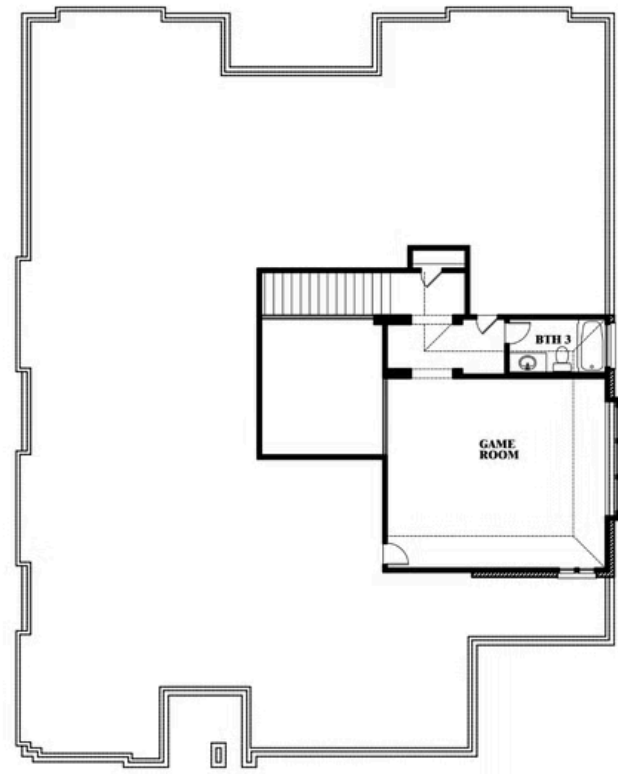

Primrose FE II

LEGACY RANCH

2312 RIVER TRAIL, MELISSA, TX 75454

Primrose FE II

This brochure is for general informational purposes and is to be used as a guide only. Changes may be made during the development process and floorplans, dimensions, fixtures, fittings, finishes and specifications are subject to change without notice. Window placement, balcony configuration, wardrobe sizes and living areas may vary slightly within each plan type. EQUAL HOUSING OPPORTUNITY

Document generated May 21, 2025. Prices, plans, square footage, features and materials are subject to change at any time without notice and vary among communities. Listed prices are for informational purposes only, are not binding, and do not create any contractual obligation(s). The price of any home is dependent on numerous factors, all of which are unique to a specific home, and is not guaranteed until specified in a binding contract. Pricing of elevations and additional optional beds/baths vary per plan. Some plans require a premium homesite. Please ask the Community Manager for details. Renderings of homes are artist concepts and may not reflect exact colors and materials.