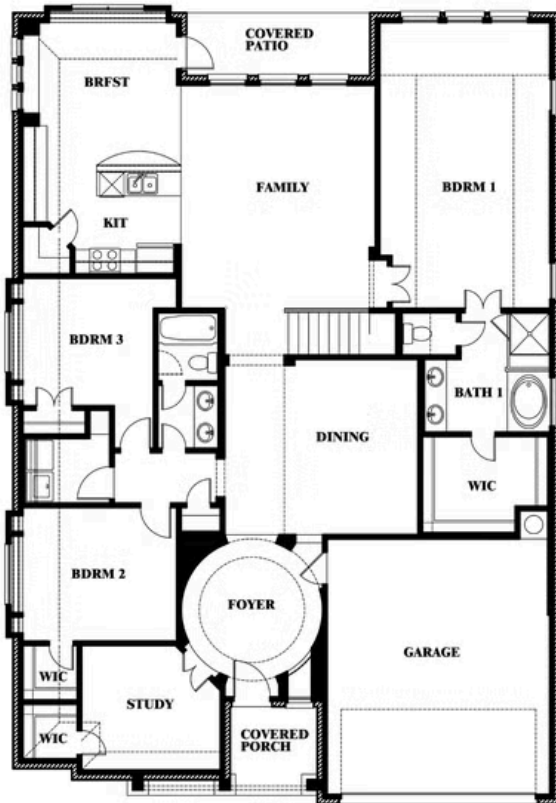

Carolina III

HOMES FROM
\$569,990

CLASSIC SERIES

LIBERTY

2913 AUTUMN GLEN DRIVE, MELISSA, TX 75454

3,067
SQUARE FEET

4
BEDROOMS

3.0
BATHROOMS

2
CAR GARAGE

ELEVATION A

ELEVATION C

ELEVATION C

ELEVATION D

ELEVATION D

Carolina III

LIBERTY

2913 AUTUMN GLEN DRIVE, MELISSA, TX 75454

Carolina III

This brochure is for general informational purposes and is to be used as a guide only. Changes may be made during the development process and floorplans, dimensions, fixtures, fittings, finishes and specifications are subject to change without notice. Window placement, balcony configuration, wardrobe sizes and living areas may vary slightly within each plan type. EQUAL HOUSING OPPORTUNITY