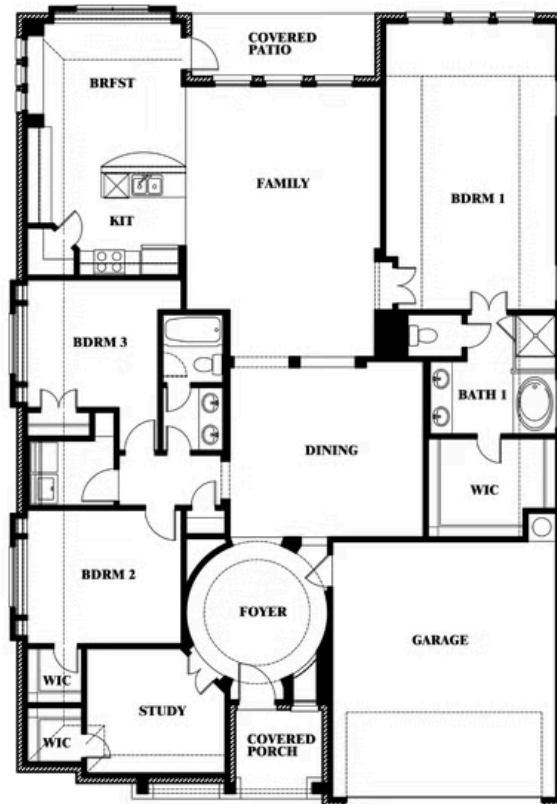

2
CAR GARAGE

ELEVATION C

ELEVATION A

ELEVATION A

ELEVATION D

ELEVATION D

Document generated May 23, 2026. Prices, plans, square footage, features, amenities and materials are subject to change at any time without notice and vary among communities. Listed prices are for informational purposes only, are not binding, and do not create any contractual obligation(s). The price of any home is dependent on numerous factors, all of which are unique to a specific home, and is not guaranteed until specified in a binding contract. Pricing of elevations and additional optional beds/baths varies per plan. Some plans require a premium homesite. Renderings of homes are artist concepts and may not reflect exact colors and materials. Verify current tax rates & jurisdictions with the appropriate taxing authority.

Carolina

LIBERTY

2913 AUTUMN GLEN DRIVE, MELISSA, TX 75454

Carolina

This brochure is for general informational purposes and is to be used as a guide only. Changes may be made during the development process and floorplans, dimensions, fixtures, fittings, finishes and specifications are subject to change without notice. Window placement, balcony configuration, wardrobe sizes and living areas may vary slightly within each plan type. EQUAL HOUSING OPPORTUNITY