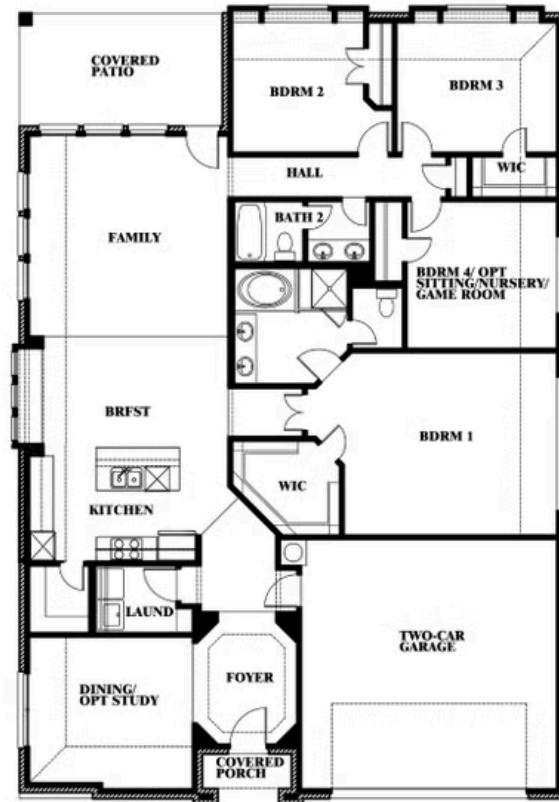

Hawthorne

LIBERTY

2913 AUTUMN GLEN DRIVE, MELISSA, TX 75454

Hawthorne Opt. Deluxe Kitchen

This brochure is for general informational purposes and is to be used as a guide only. Changes may be made during the development process and floorplans, dimensions, fixtures, fittings, finishes and specifications are subject to change without notice. Window placement, balcony configuration, wardrobe sizes and living areas may vary slightly within each plan type. EQUAL HOUSING OPPORTUNITY