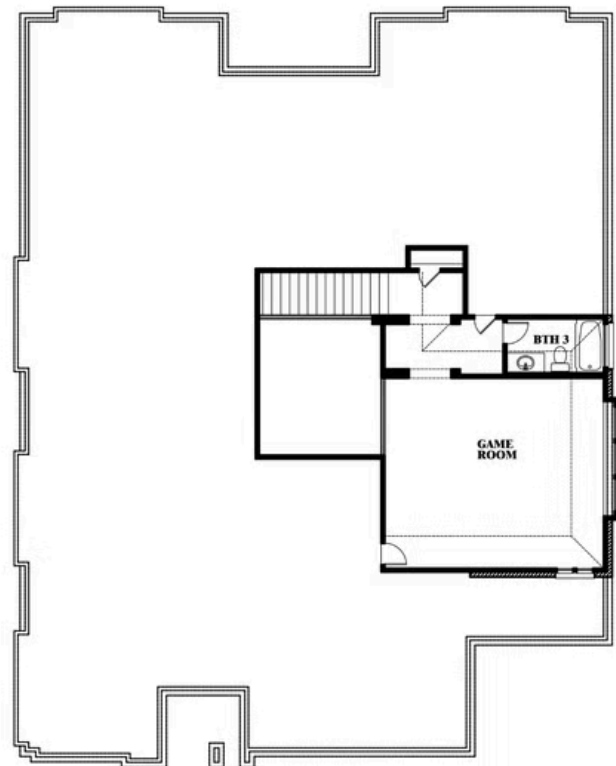

Primrose FE II

LIBERTY

2913 AUTUMN GLEN DRIVE, MELISSA, TX 75454

Primrose FE II

This brochure is for general informational purposes and is to be used as a guide only. Changes may be made during the development process and floorplans, dimensions, fixtures, fittings, finishes and specifications are subject to change without notice. Window placement, balcony configuration, wardrobe sizes and living areas may vary slightly within each plan type. EQUAL HOUSING OPPORTUNITY