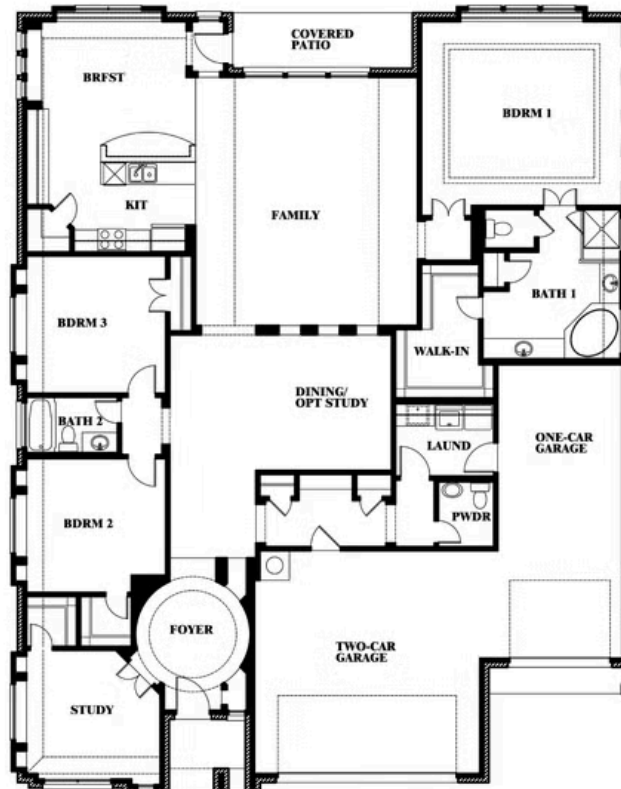

2.5
BATHROOMS

3
CAR GARAGE

ELEVATION A

ELEVATION B

ELEVATION C

Primrose FE

LIBERTY

2913 AUTUMN GLEN DRIVE, MELISSA, TX 75454

Primrose FE

This brochure is for general informational purposes and is to be used as a guide only. Changes may be made during the development process and floorplans, dimensions, fixtures, fittings, finishes and specifications are subject to change without notice. Window placement, balcony configuration, wardrobe sizes and living areas may vary slightly within each plan type. EQUAL HOUSING OPPORTUNITY