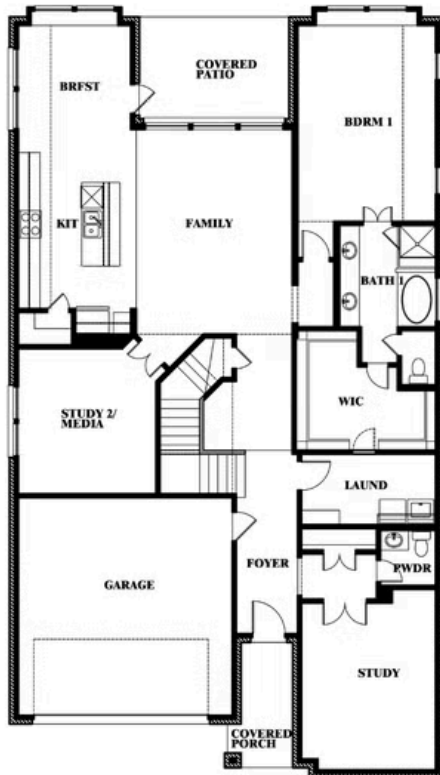

Rose III

HOMES FROM
\$614,990

CLASSIC SERIES

LIBERTY

2913 AUTUMN GLEN DRIVE, MELISSA, TX 75454

3,557
SQUARE FEET

5
BEDROOMS

3.5
BATHROOMS

2
CAR GARAGE

ELEVATION A

ELEVATION AS

ELEVATION AS

ELEVATION B

ELEVATION B

ELEVATION C

ELEVATION C

ELEVATION D

ELEVATION D

Rose III

ROSE III FLOOR PLAN

LIBERTY

2913 AUTUMN GLEN DRIVE, MELISSA, TX 75454

Rose III

This brochure is for general informational purposes and is to be used as a guide only. Changes may be made during the development process and floorplans, dimensions, fixtures, fittings, finishes and specifications are subject to change without notice. Window placement, balcony configuration, wardrobe sizes and living areas may vary slightly within each plan type. EQUAL HOUSING OPPORTUNITY

Rose III

LIBERTY

2913 AUTUMN GLEN DRIVE, MELISSA, TX 75454

ROSE III FLOOR PLAN WITH OPTIONAL BED & BATH AT STUDY

Rose III Opt. Bed & Bath at Study

This brochure is for general informational purposes and is to be used as a guide only. Changes may be made during the development process and floorplans, dimensions, fixtures, fittings, finishes and specifications are subject to change without notice. Window placement, balcony configuration, wardrobe sizes and living areas may vary slightly within each plan type. EQUAL HOUSING OPPORTUNITY