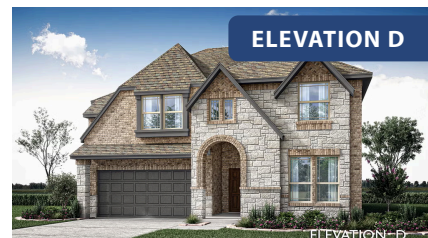

Violet III

HOMES FROM
\$564,990

CLASSIC SERIES

LIBERTY

2913 AUTUMN GLEN DRIVE, MELISSA, TX 75454

2,628
SQUARE FEET

4
BEDROOMS

3.5
BATHROOMS

2
CAR GARAGE

ELEVATION A

ELEVATION AS

ELEVATION C

ELEVATION D

Violet III

VIOLET III FLOOR PLAN

LIBERTY

2913 AUTUMN GLEN DRIVE, MELISSA, TX 75454

Violet III

This brochure is for general informational purposes and is to be used as a guide only. Changes may be made during the development process and floorplans, dimensions, fixtures, fittings, finishes and specifications are subject to change without notice. Window placement, balcony configuration, wardrobe sizes and living areas may vary slightly within each plan type. EQUAL HOUSING OPPORTUNITY