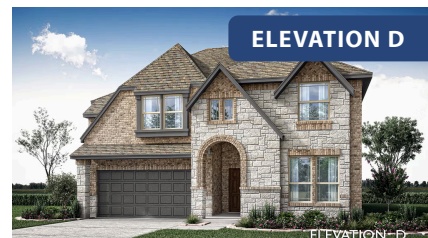

Violet III

HOMES FROM
\$564,990

CLASSIC SERIES

LIBERTY

2913 AUTUMN GLEN DRIVE, MELISSA, TX 75454

2,628
SQUARE FEET

4
BEDROOMS

3.5
BATHROOMS

2
CAR GARAGE

ELEVATION A

ELEVATION AS

ELEVATION AS

ELEVATION C

ELEVATION C

ELEVATION D

ELEVATION D