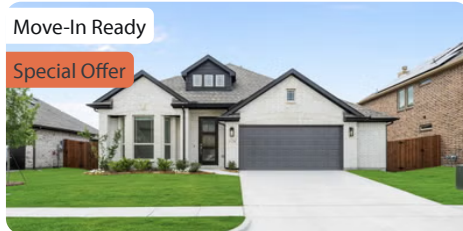

Other Available Homes in Ridge Ranch

No MUD! No PID!

MODELS: 3101 CORAL RIDGE COURT, MESQUITE, TX 75181 | **SEABERRY**

3105 CORAL RIDGE COURT, MESQUITE, TX 75181 | **VIOLET IV**

AVAILABLE HOMES

Move-In Ready

Special Offer

3128 Golden Sunset Court

MESQUITE, TX 75181
RIDGE RANCH CLASSIC 60
CYPRESS II FLOOR PLAN

2,462	4	3	2.5	2
SQUARE FEET	BEDS	BATHS	GARAGE	STORIES

WAS ~~$469,990~~ NOW **$429,900**