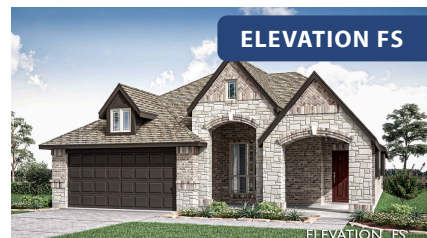

Dogwood

CLASSIC SERIES

HOMES FROM
\$365,990

RIDGE RANCH CLASSIC 50

3101 CORAL RIDGE COURT, MESQUITE, TX 75181

1,840
SQUARE FEET

3
BEDROOMS

2.0
BATHROOMS

2
CAR GARAGE

ELEVATION ES

ELEVATION A

ELEVATION C

ELEVATION FS

ELEVATION G

ELEVATION GS

Dogwood

RIDGE RANCH CLASSIC 50

3101 CORAL RIDGE COURT, MESQUITE, TX 75181

Dogwood

This brochure is for general informational purposes and is to be used as a guide only. Changes may be made during the development process and floorplans, dimensions, fixtures, fittings, finishes and specifications are subject to change without notice. Window placement, balcony configuration, wardrobe sizes and living areas may vary slightly within each plan type. EQUAL HOUSING OPPORTUNITY