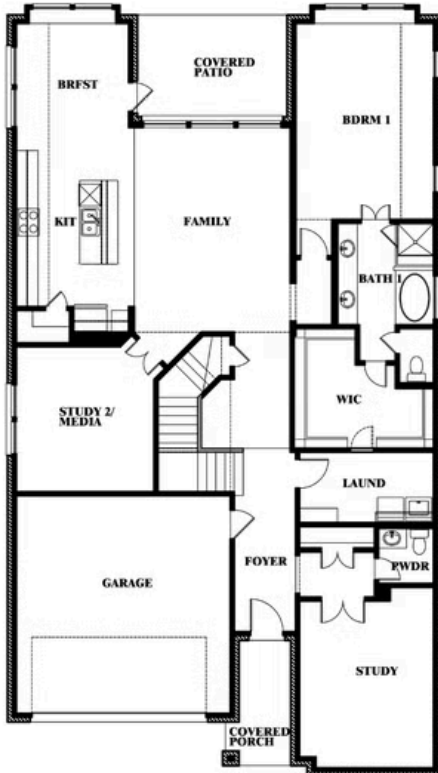

Rose III

HOMES FROM
\$478,990

CLASSIC SERIES

RIDGE RANCH CLASSIC 50

3101 CORAL RIDGE COURT, MESQUITE, TX 75181

3,557
SQUARE FEET

5
BEDROOMS

3.5
BATHROOMS

2
CAR GARAGE

ELEVATION A

ELEVATION AS

ELEVATION AS

ELEVATION B

ELEVATION B

ELEVATION C

ELEVATION C

ELEVATION D

ELEVATION D

Rose III

ROSE III FLOOR PLAN

RIDGE RANCH CLASSIC 50

3101 CORAL RIDGE COURT, MESQUITE, TX 75181

Rose III

This brochure is for general informational purposes and is to be used as a guide only. Changes may be made during the development process and floorplans, dimensions, fixtures, fittings, finishes and specifications are subject to change without notice. Window placement, balcony configuration, wardrobe sizes and living areas may vary slightly within each plan type. EQUAL HOUSING OPPORTUNITY

Rose III

RIDGE RANCH CLASSIC 50

3101 CORAL RIDGE COURT, MESQUITE, TX 75181

ROSE III FLOOR PLAN WITH OPTIONAL BED & BATH AT STUDY

Rose III Opt. Bed & Bath at Study

This brochure is for general informational purposes and is to be used as a guide only. Changes may be made during the development process and floorplans, dimensions, fixtures, fittings, finishes and specifications are subject to change without notice. Window placement, balcony configuration, wardrobe sizes and living areas may vary slightly within each plan type. EQUAL HOUSING OPPORTUNITY