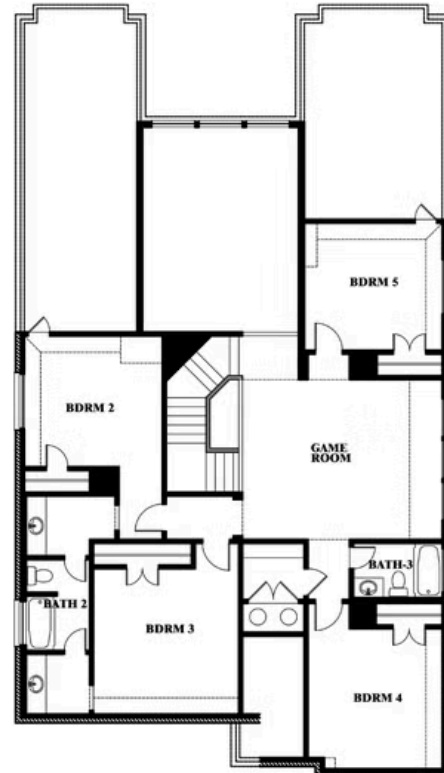

Rose III

HOMES FROM
\$478,990

CLASSIC SERIES

RIDGE RANCH CLASSIC 50

3101 CORAL RIDGE COURT, MESQUITE, TX 75181

3,557
SQUARE FEET

5
BEDROOMS

3.5
BATHROOMS

2
CAR GARAGE

ELEVATION A

ELEVATION AS

ELEVATION AS

ELEVATION B

ELEVATION B

ELEVATION C

ELEVATION C

ELEVATION D

ELEVATION D

Rose III

ROSE III FLOOR PLAN

RIDGE RANCH CLASSIC 50

3101 CORAL RIDGE COURT, MESQUITE, TX 75181

Rose III

This brochure is for general informational purposes and is to be used as a guide only. Changes may be made during the development process and floorplans, dimensions, fixtures, fittings, finishes and specifications are subject to change without notice. Window placement, balcony configuration, wardrobe sizes and living areas may vary slightly within each plan type. EQUAL HOUSING OPPORTUNITY

Rose III

RIDGE RANCH CLASSIC 50

3101 CORAL RIDGE COURT, MESQUITE, TX 75181

ROSE III FLOOR PLAN WITH OPTIONAL BED & BATH AT STUDY

Rose III Opt. Bed & Bath at Study

This brochure is for general informational purposes and is to be used as a guide only. Changes may be made during the development process and floorplans, dimensions, fixtures, fittings, finishes and specifications are subject to change without notice. Window placement, balcony configuration, wardrobe sizes and living areas may vary slightly within each plan type. EQUAL HOUSING OPPORTUNITY