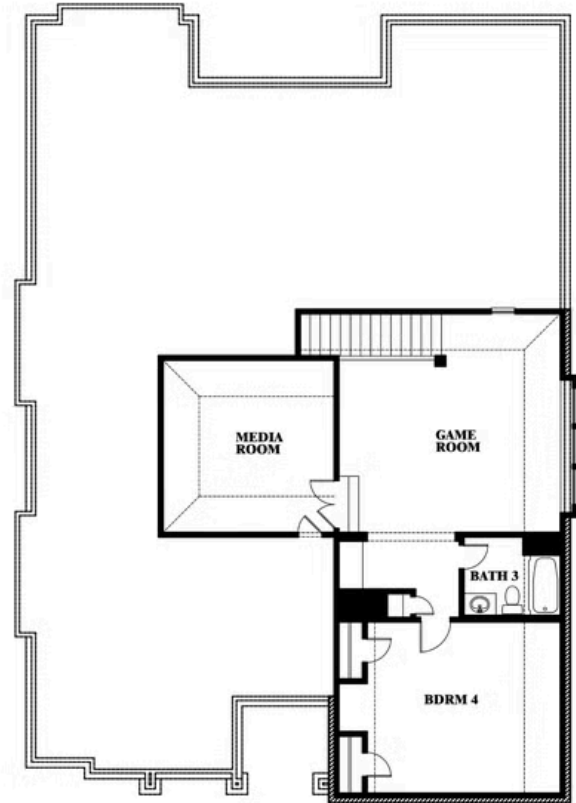

Carolina IV

HOMES FROM
\$476,990

CLASSIC SERIES

RIDGE RANCH CLASSIC 60

3101 CORAL RIDGE COURT, MESQUITE, TX 75181

3,280
SQUARE FEET

4
BEDROOMS

3.0
BATHROOMS

2
CAR GARAGE

ELEVATION D

ELEVATION A

ELEVATION A

ELEVATION AS

ELEVATION AS

ELEVATION C

ELEVATION C

ELEVATION E

ELEVATION E

ELEVATION F

ELEVATION F

Carolina IV

RIDGE RANCH CLASSIC 60

3101 CORAL RIDGE COURT, MESQUITE, TX 75181

Carolina IV

This brochure is for general informational purposes and is to be used as a guide only. Changes may be made during the development process and floorplans, dimensions, fixtures, fittings, finishes and specifications are subject to change without notice. Window placement, balcony configuration, wardrobe sizes and living areas may vary slightly within each plan type. EQUAL HOUSING OPPORTUNITY