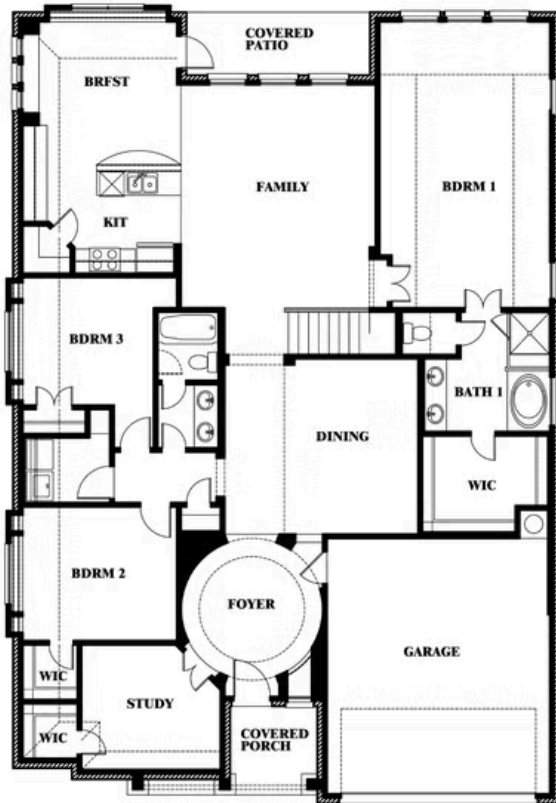

Carolina IV

HOMES FROM
\$476,990

CLASSIC SERIES

RIDGE RANCH CLASSIC 60

3101 CORAL RIDGE COURT, MESQUITE, TX 75181

3,280
SQUARE FEET

4
BEDROOMS

3.0
BATHROOMS

2
CAR GARAGE

ELEVATION D

ELEVATION A

ELEVATION A

ELEVATION AS

ELEVATION AS

ELEVATION C

ELEVATION C

ELEVATION E

ELEVATION E

ELEVATION F

ELEVATION F

Carolina IV

RIDGE RANCH CLASSIC 60

3101 CORAL RIDGE COURT, MESQUITE, TX 75181

Carolina IV

This brochure is for general informational purposes and is to be used as a guide only. Changes may be made during the development process and floorplans, dimensions, fixtures, fittings, finishes and specifications are subject to change without notice. Window placement, balcony configuration, wardrobe sizes and living areas may vary slightly within each plan type. EQUAL HOUSING OPPORTUNITY