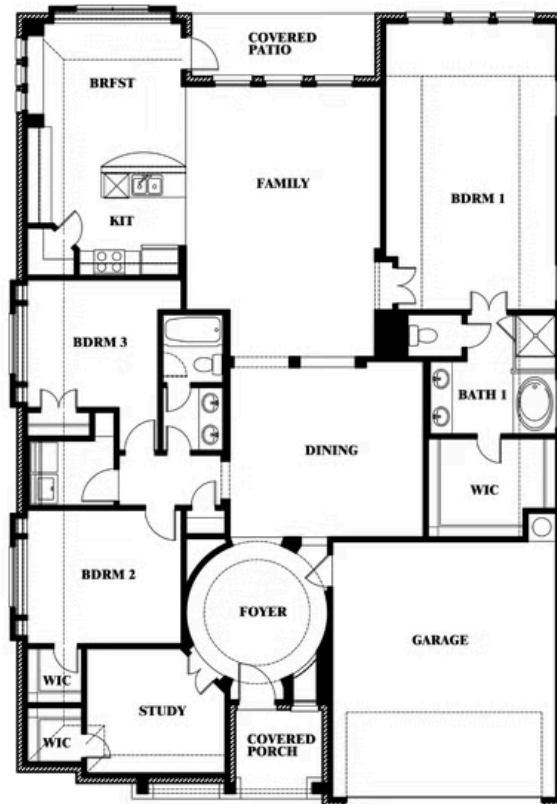

Carolina

HOMES FROM
\$425,990

CLASSIC SERIES

RIDGE RANCH CLASSIC 60

3101 CORAL RIDGE COURT, MESQUITE, TX 75181

2,313
SQUARE FEET

3
BEDROOMS

2.0
BATHROOMS

2
CAR GARAGE

ELEVATION C

ELEVATION A

ELEVATION A

ELEVATION AS

ELEVATION AS

ELEVATION D

ELEVATION D

Carolina

RIDGE RANCH CLASSIC 60

3101 CORAL RIDGE COURT, MESQUITE, TX 75181

Carolina

This brochure is for general informational purposes and is to be used as a guide only. Changes may be made during the development process and floorplans, dimensions, fixtures, fittings, finishes and specifications are subject to change without notice. Window placement, balcony configuration, wardrobe sizes and living areas may vary slightly within each plan type. EQUAL HOUSING OPPORTUNITY