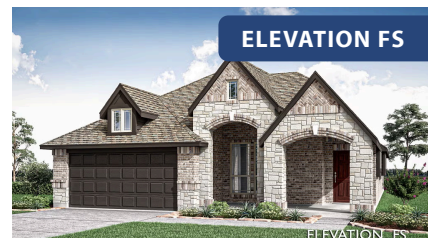

# Dogwood

CLASSIC SERIES

HOMES FROM  
**\$385,990**

## RIDGE RANCH CLASSIC 60

3101 CORAL RIDGE COURT, MESQUITE, TX 75181

**1,840**  
SQUARE FEET

**3**  
BEDROOMS

**2.0**  
BATHROOMS

**2**  
CAR GARAGE

**ELEVATION ES**

**ELEVATION A**

ELEVATION A

**ELEVATION C**

ELEVATION C

**ELEVATION FS**

ELEVATION FS

**ELEVATION G**

ELEVATION G

**ELEVATION GS**