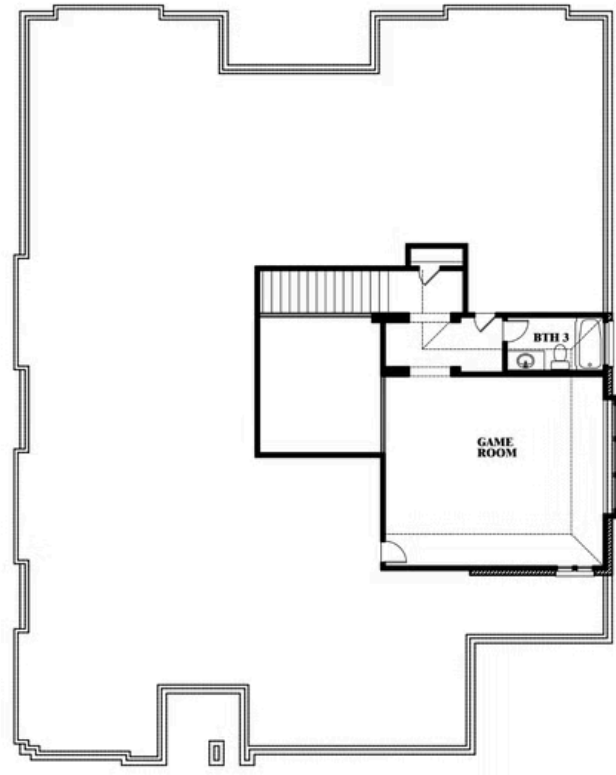

Primrose FE II

RIDGE RANCH CLASSIC 60

3101 CORAL RIDGE COURT, MESQUITE, TX 75181

Primrose FE II

This brochure is for general informational purposes and is to be used as a guide only. Changes may be made during the development process and floorplans, dimensions, fixtures, fittings, finishes and specifications are subject to change without notice. Window placement, balcony configuration, wardrobe sizes and living areas may vary slightly within each plan type. EQUAL HOUSING OPPORTUNITY