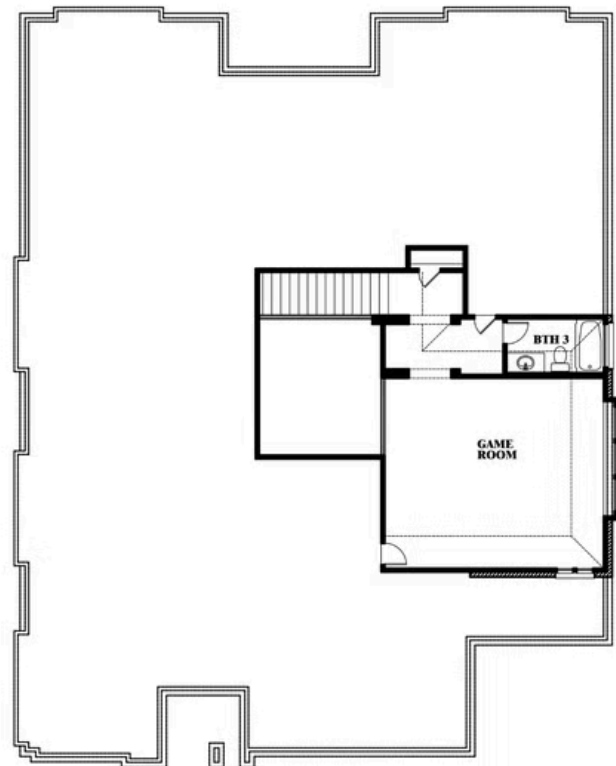

Primrose FE II

HOMES FROM
\$528,990

CLASSIC SERIES

RIDGE RANCH CLASSIC 60

3101 CORAL RIDGE COURT, MESQUITE, TX 75181

Requires Premium Homesite

3,339
SQUARE FEET

3
BEDROOMS

3.5
BATHROOMS

3
CAR GARAGE

Primrose FE II

RIDGE RANCH CLASSIC 60

3101 CORAL RIDGE COURT, MESQUITE, TX 75181

Primrose FE II

This brochure is for general informational purposes and is to be used as a guide only. Changes may be made during the development process and floorplans, dimensions, fixtures, fittings, finishes and specifications are subject to change without notice. Window placement, balcony configuration, wardrobe sizes and living areas may vary slightly within each plan type. EQUAL HOUSING OPPORTUNITY