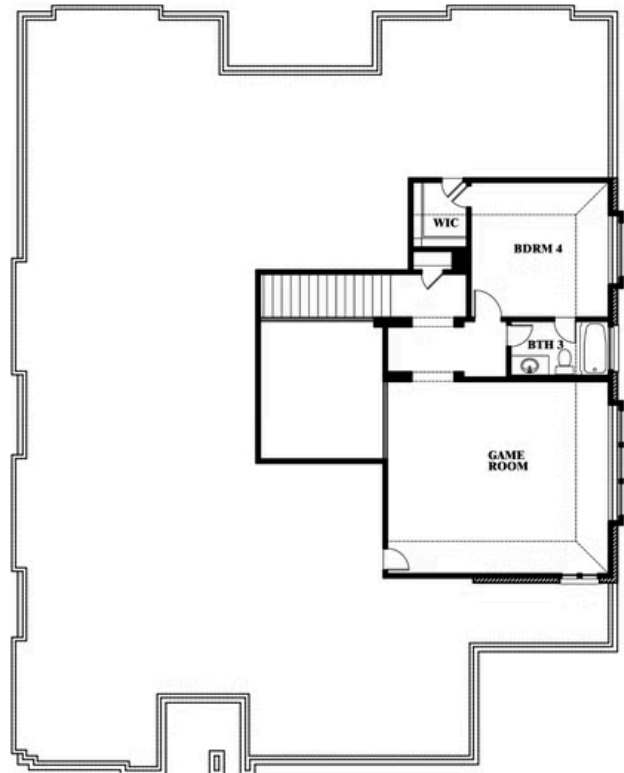

Primrose FE IV

RIDGE RANCH CLASSIC 60

3101 CORAL RIDGE COURT, MESQUITE, TX 75181

Primrose FE IV

This brochure is for general informational purposes and is to be used as a guide only. Changes may be made during the development process and floorplans, dimensions, fixtures, fittings, finishes and specifications are subject to change without notice. Window placement, balcony configuration, wardrobe sizes and living areas may vary slightly within each plan type. EQUAL HOUSING OPPORTUNITY