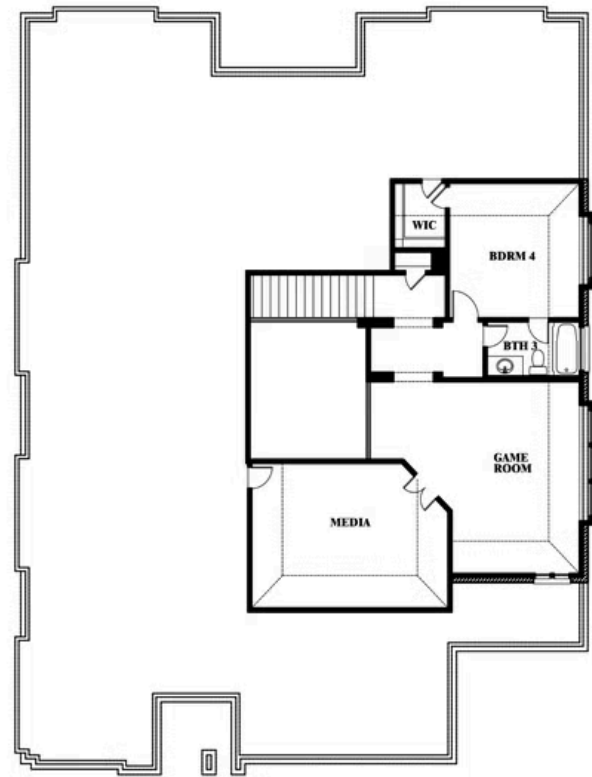

Primrose FE V

RIDGE RANCH CLASSIC 60

3101 CORAL RIDGE COURT, MESQUITE, TX 75181

Primrose FE V

This brochure is for general informational purposes and is to be used as a guide only. Changes may be made during the development process and floorplans, dimensions, fixtures, fittings, finishes and specifications are subject to change without notice. Window placement, balcony configuration, wardrobe sizes and living areas may vary slightly within each plan type. EQUAL HOUSING OPPORTUNITY