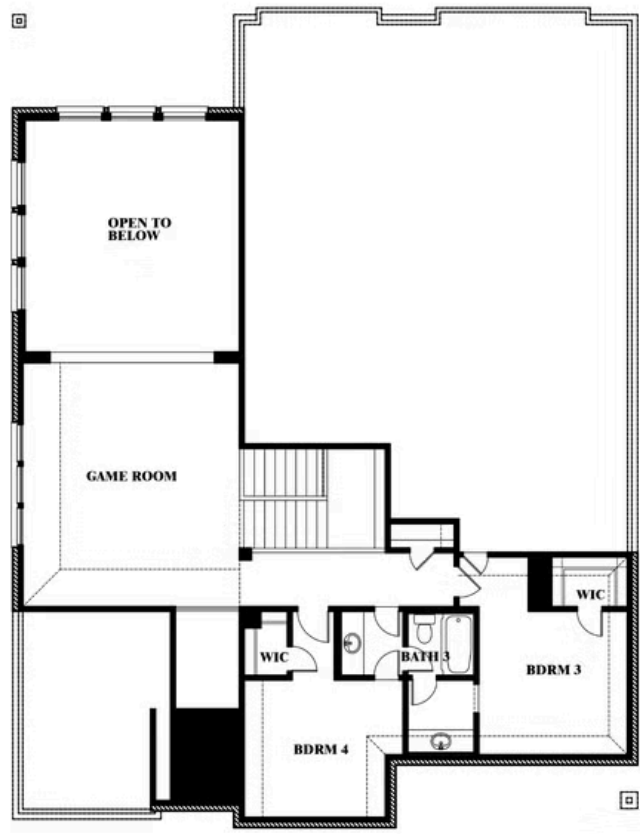

Bellflower

HOMES FROM
\$557,990

CLASSIC SERIES

RIDGE RANCH CLASSIC 80

3101 CORAL RIDGE COURT, MESQUITE, TX 75181

3,527
SQUARE FEET

4
BEDROOMS

3.5
BATHROOMS

Bellflower

RIDGE RANCH CLASSIC 80

3101 CORAL RIDGE COURT, MESQUITE, TX 75181

BELFLOWER FLOOR PLAN

Bellflower

This brochure is for general informational purposes and is to be used as a guide only. Changes may be made during the development process and floorplans, dimensions, fixtures, fittings, finishes and specifications are subject to change without notice. Window placement, balcony configuration, wardrobe sizes and living areas may vary slightly within each plan type. EQUAL HOUSING OPPORTUNITY