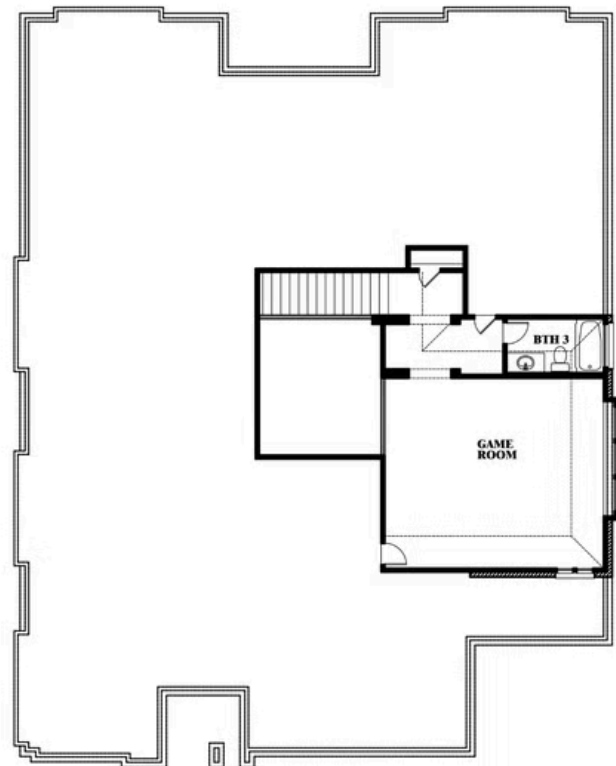

Primrose FE II

RIDGE RANCH CLASSIC 80

3101 CORAL RIDGE COURT, MESQUITE, TX 75181

Primrose FE II

This brochure is for general informational purposes and is to be used as a guide only. Changes may be made during the development process and floorplans, dimensions, fixtures, fittings, finishes and specifications are subject to change without notice. Window placement, balcony configuration, wardrobe sizes and living areas may vary slightly within each plan type. EQUAL HOUSING OPPORTUNITY