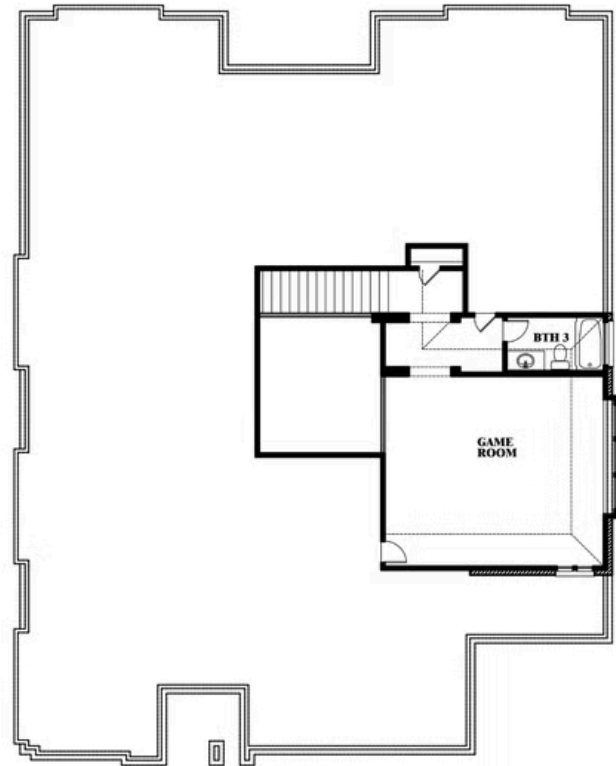

Primrose FE II

RIDGE RANCH CLASSIC 80

3101 CORAL RIDGE COURT, MESQUITE, TX 75181

Primrose FE II

This brochure is for general informational purposes and is to be used as a guide only. Changes may be made during the development process and floorplans, dimensions, fixtures, fittings, finishes and specifications are subject to change without notice. Window placement, balcony configuration, wardrobe sizes and living areas may vary slightly within each plan type. EQUAL HOUSING OPPORTUNITY