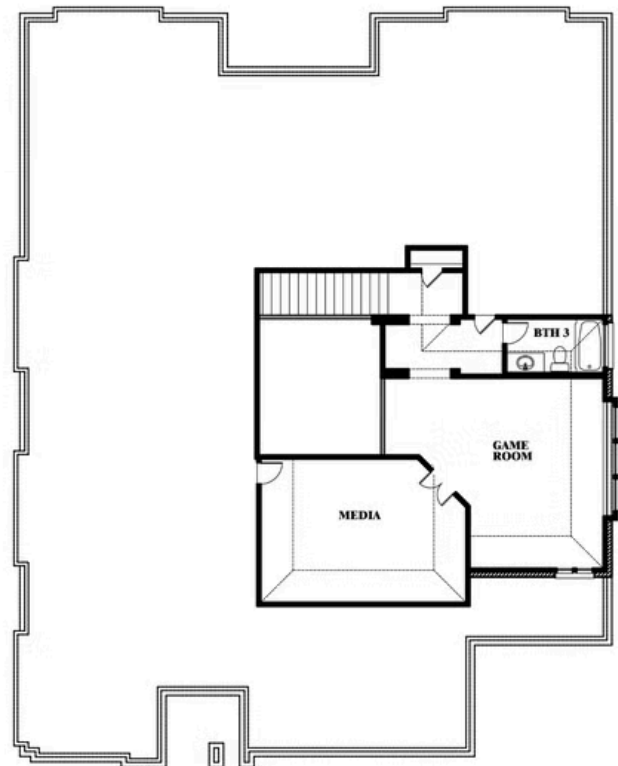

Primrose FE III

HOMES FROM
\$569,990

CLASSIC SERIES

RIDGE RANCH CLASSIC 80

3101 CORAL RIDGE COURT, MESQUITE, TX 75181

3,528
SQUARE FEET

3
BEDROOMS

3.5
BATHROOMS

3
CAR GARAGE

Primrose FE III

RIDGE RANCH CLASSIC 80

3101 CORAL RIDGE COURT, MESQUITE, TX 75181

Primrose FE III

This brochure is for general informational purposes and is to be used as a guide only. Changes may be made during the development process and floorplans, dimensions, fixtures, fittings, finishes and specifications are subject to change without notice. Window placement, balcony configuration, wardrobe sizes and living areas may vary slightly within each plan type. EQUAL HOUSING OPPORTUNITY