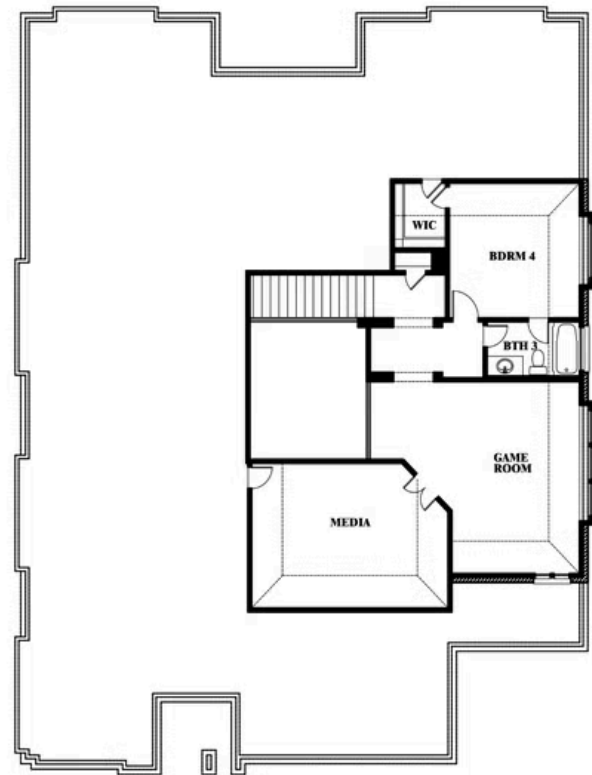

Primrose FE V

HOMES FROM
\$595,990

CLASSIC SERIES

RIDGE RANCH CLASSIC 80

3101 CORAL RIDGE COURT, MESQUITE, TX 75181

3,736
SQUARE FEET

4
BEDROOMS

3.5
BATHROOMS

3
CAR GARAGE

ELEVATION B

ELEVATION A

ELEVATION A

ELEVATION C

ELEVATION C

Primrose FE V

RIDGE RANCH CLASSIC 80

3101 CORAL RIDGE COURT, MESQUITE, TX 75181

Primrose FE V

This brochure is for general informational purposes and is to be used as a guide only. Changes may be made during the development process and floorplans, dimensions, fixtures, fittings, finishes and specifications are subject to change without notice. Window placement, balcony configuration, wardrobe sizes and living areas may vary slightly within each plan type. EQUAL HOUSING OPPORTUNITY