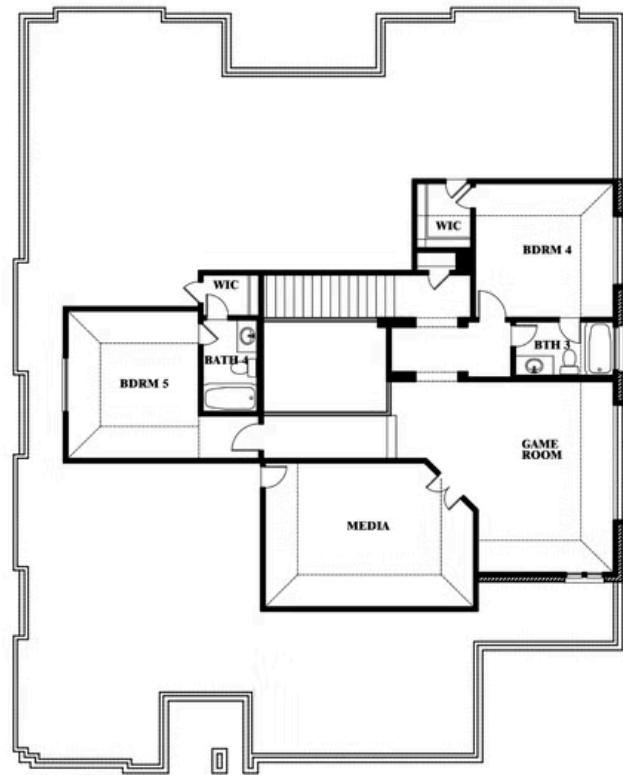

Primrose FE VI

RIDGE RANCH CLASSIC 80

3101 CORAL RIDGE COURT, MESQUITE, TX 75181

Primrose FE VI

This brochure is for general informational purposes and is to be used as a guide only. Changes may be made during the development process and floorplans, dimensions, fixtures, fittings, finishes and specifications are subject to change without notice. Window placement, balcony configuration, wardrobe sizes and living areas may vary slightly within each plan type. EQUAL HOUSING OPPORTUNITY