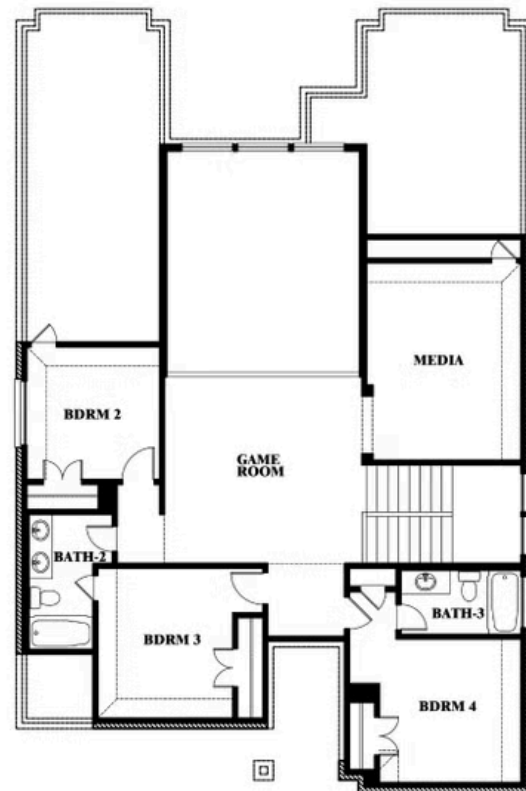

# 3105 Coral Ridge Court

MESQUITE, TX 75181

**RIDGE RANCH**

VIOLET IV FLOOR PLAN

<b>2,838</b> SQUARE FEET	<b>5</b> BEDROOMS	<b>4.0</b> BATHROOMS	<b>3</b> CAR GARAGE
-----------------------------	----------------------	-------------------------	------------------------

MODEL HOME • 3101 CORAL RIDGE COURT | SEABERRY

MODEL HOME • 3105 CORAL RIDGE COURT | VIOLET IV

Model Home

The Classic Series Violet IV floor plan is a two-story home with four bedrooms and three and a half bathrooms. Features of this plan include a formal dining room, covered porch, large family room, study, open kitchen with custom cabinets and island, primary suite with an ensuite bathroom with walk-in closet and garden tub, an upstairs game room, and media room. Contact us or visit our model home for more information about building this plan.

# 3105 Coral Ridge Court

MESQUITE, TX 75181

VIOLET IV FLOOR PLAN

**VIOLET IV FLOOR PLAN WITH OPTIONAL BEDROOM AT STUDY**

## Violet IV Opt. Bed 5 & Bath 4 at Study

This brochure is for general informational purposes and is to be used as a guide only. Changes may be made during the development process and floorplans, dimensions, fixtures, fittings, finishes and specifications are subject to change without notice. Window placement, balcony configuration, wardrobe sizes and living areas may vary slightly within each plan type. EQUAL HOUSING OPPORTUNITY