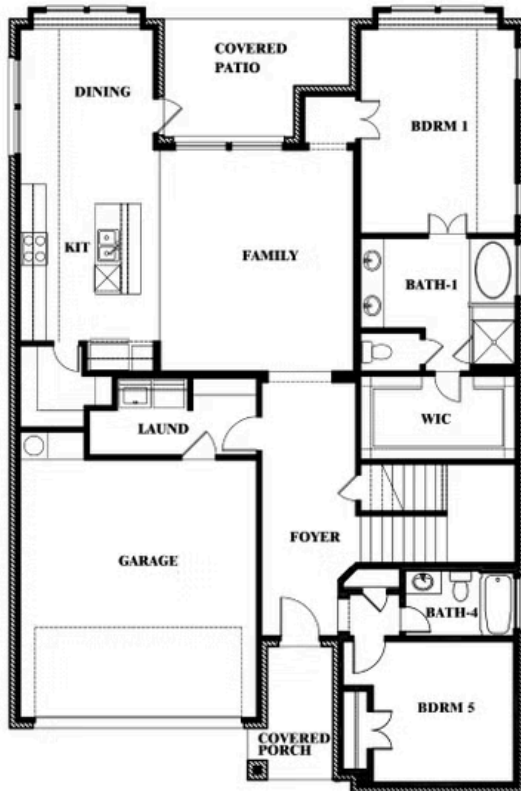

# 3105 Coral Ridge Court

MESQUITE, TX 75181

**RIDGE RANCH**

VIOLET IV FLOOR PLAN

<b>2,838</b> SQUARE FEET	<b>5</b> BEDROOMS	<b>4.0</b> BATHROOMS	<b>3</b> CAR GARAGE
-----------------------------	----------------------	-------------------------	------------------------

MODEL HOME • 3101 CORAL RIDGE COURT | SEABERRY

MODEL HOME • 3105 CORAL RIDGE COURT | VIOLET IV

Model Home

The Classic Series Violet IV floor plan is a two-story home with four bedrooms and three and a half bathrooms. Features of this plan include a formal dining room, covered porch, large family room, study, open kitchen with custom cabinets and island, primary suite with an ensuite bathroom with walk-in closet and garden tub, an upstairs game room, and media room. Contact us or visit our model home for more information about building this plan.

# 3105 Coral Ridge Court

MESQUITE, TX 75181

VIOLET IV FLOOR PLAN

**VIOLET IV FLOOR PLAN WITH OPTIONAL BEDROOM AT STUDY**

## Violet IV Opt. Bed 5 & Bath 4 at Study

This brochure is for general informational purposes and is to be used as a guide only. Changes may be made during the development process and floorplans, dimensions, fixtures, fittings, finishes and specifications are subject to change without notice. Window placement, balcony configuration, wardrobe sizes and living areas may vary slightly within each plan type. EQUAL HOUSING OPPORTUNITY