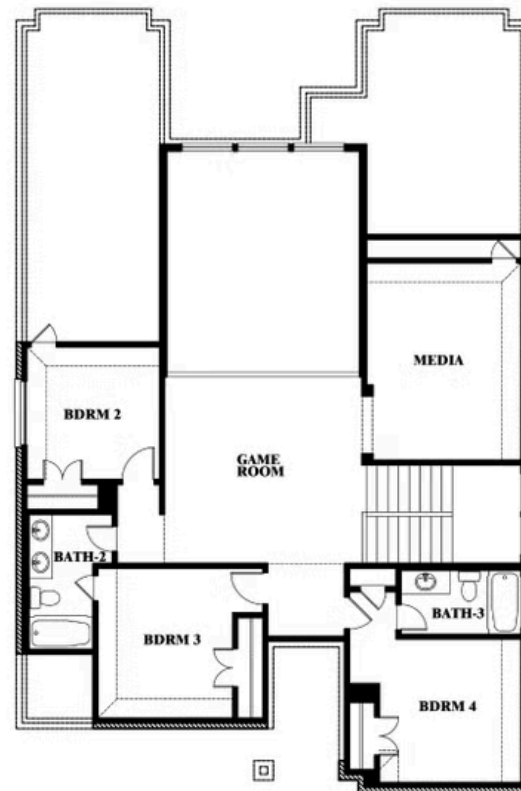

# 3105 Coral Ridge Court

MESQUITE, TX 75181

**RIDGE RANCH**

VIOLET IV FLOOR PLAN

<b>2,838</b> SQUARE FEET	<b>5</b> BEDROOMS	<b>4.0</b> BATHROOMS	<b>3</b> CAR GARAGE
-----------------------------	----------------------	-------------------------	------------------------

MODEL HOME • 3101 CORAL RIDGE COURT | SEABERRY

MODEL HOME • 3105 CORAL RIDGE COURT | VIOLET IV

Model Home

The Classic Series Violet IV floor plan is a two-story home with four bedrooms and three and a half bathrooms. Features of this plan include a formal dining room, covered porch, large family room, study, open kitchen with custom cabinets and island, primary suite with an ensuite bathroom with walk-in closet and garden tub, an upstairs game room, and media room. Contact us or visit our model home for more information about building this plan.

# 3105 Coral Ridge Court

MESQUITE, TX 75181

VIOLET IV FLOOR PLAN

**VIOLET IV FLOOR PLAN WITH OPTIONAL BEDROOM AT STUDY**

## Violet IV Opt. Bed 5 & Bath 4 at Study

This brochure is for general informational purposes and is to be used as a guide only. Changes may be made during the development process and floorplans, dimensions, fixtures, fittings, finishes and specifications are subject to change without notice. Window placement, balcony configuration, wardrobe sizes and living areas may vary slightly within each plan type. EQUAL HOUSING OPPORTUNITY