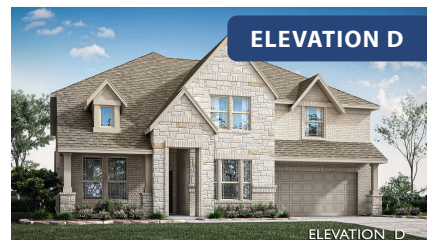

ELEVATION B

ELEVATION D