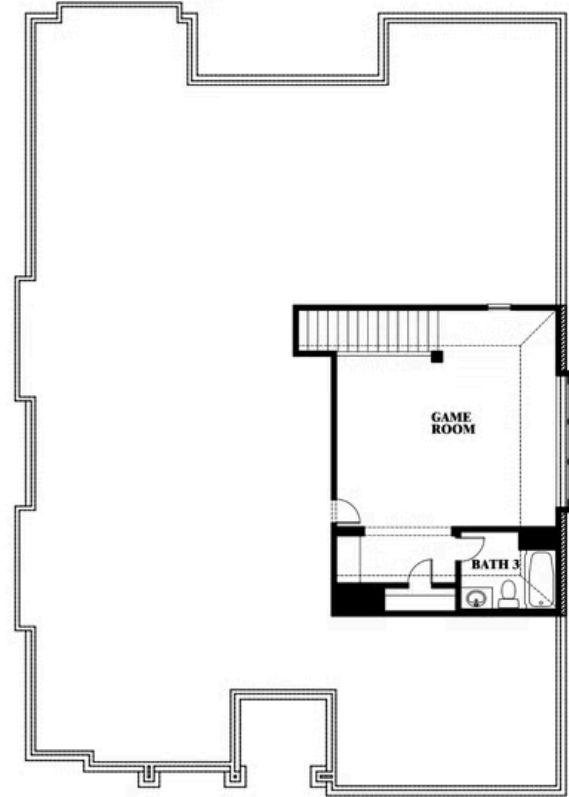

Carolina II

HOMES FROM
\$505,990

CLASSIC SERIES

MOCKINGBIRD HEIGHTS CLASSIC 60

1134 S BLUEBIRD LANE, MIDLOTHIAN, TX 76065

2,771
SQUARE FEET

3
BEDROOMS

3.0
BATHROOMS

2
CAR GARAGE

Carolina II

MOCKINGBIRD HEIGHTS CLASSIC 60

1134 S BLUEBIRD LANE, MIDLOTHIAN, TX 76065

Carolina II

This brochure is for general informational purposes and is to be used as a guide only. Changes may be made during the development process and floorplans, dimensions, fixtures, fittings, finishes and specifications are subject to change without notice. Window placement, balcony configuration, wardrobe sizes and living areas may vary slightly within each plan type. EQUAL HOUSING OPPORTUNITY