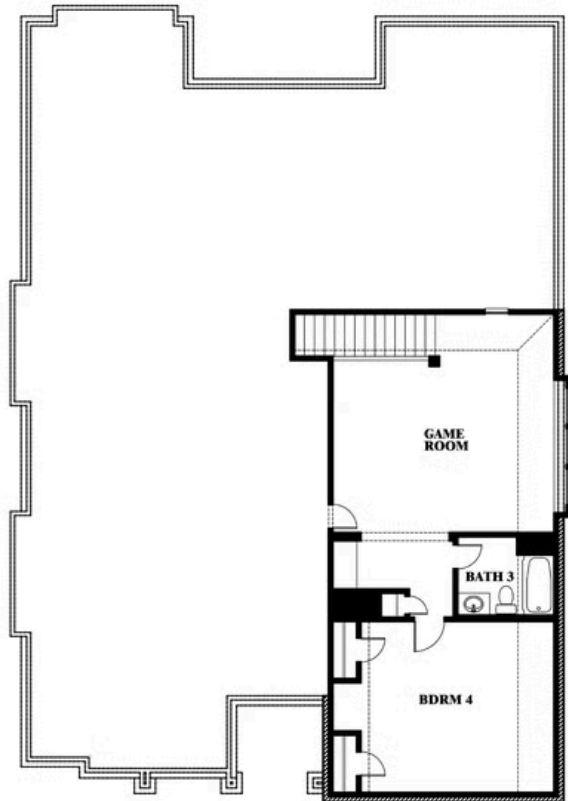

Carolina III

HOMES FROM
\$518,990

CLASSIC SERIES

MOCKINGBIRD HEIGHTS CLASSIC 60

1134 S BLUEBIRD LANE, MIDLOTHIAN, TX 76065

3,067
SQUARE FEET

4
BEDROOMS

3.0
BATHROOMS

2
CAR GARAGE

ELEVATION E

ELEVATION F

Document generated Apr 9, 2026. Prices, plans, square footage, features, amenities and materials are subject to change at any time without notice and vary among communities. Listed prices are for informational purposes only, are not binding, and do not create any contractual obligation(s). The price of any home is dependent on numerous factors, all of which are unique to a specific home, and is not guaranteed until specified in a binding contract. Pricing of elevations and additional optional beds/baths varies per plan. Some plans require a premium homesite. Renderings of homes are artist concepts and may not reflect exact colors and materials. Verify current tax rates & jurisdictions with the appropriate taxing authority.

Carolina III

MOCKINGBIRD HEIGHTS CLASSIC 60

1134 S BLUEBIRD LANE, MIDLOTHIAN, TX 76065

Carolina III

This brochure is for general informational purposes and is to be used as a guide only. Changes may be made during the development process and floorplans, dimensions, fixtures, fittings, finishes and specifications are subject to change without notice. Window placement, balcony configuration, wardrobe sizes and living areas may vary slightly within each plan type. EQUAL HOUSING OPPORTUNITY