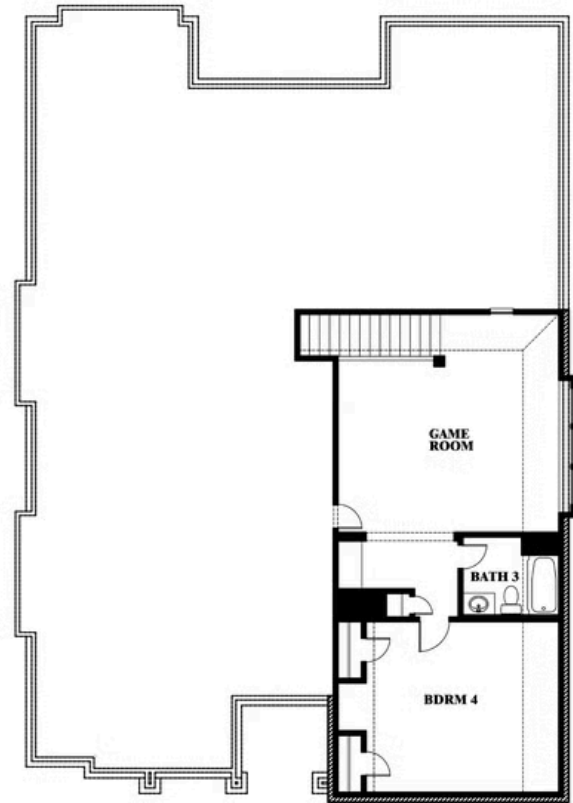

Carolina III

HOMES FROM
\$518,990

CLASSIC SERIES

MOCKINGBIRD HEIGHTS CLASSIC 60

1134 S BLUEBIRD LANE, MIDLOTHIAN, TX 76065

3,067
SQUARE FEET

4
BEDROOMS

3.0
BATHROOMS

2
CAR GARAGE

ELEVATION E

ELEVATION F

Carolina III

MOCKINGBIRD HEIGHTS CLASSIC 60

1134 S BLUEBIRD LANE, MIDLOTHIAN, TX 76065

Carolina III

This brochure is for general informational purposes and is to be used as a guide only. Changes may be made during the development process and floorplans, dimensions, fixtures, fittings, finishes and specifications are subject to change without notice. Window placement, balcony configuration, wardrobe sizes and living areas may vary slightly within each plan type. EQUAL HOUSING OPPORTUNITY