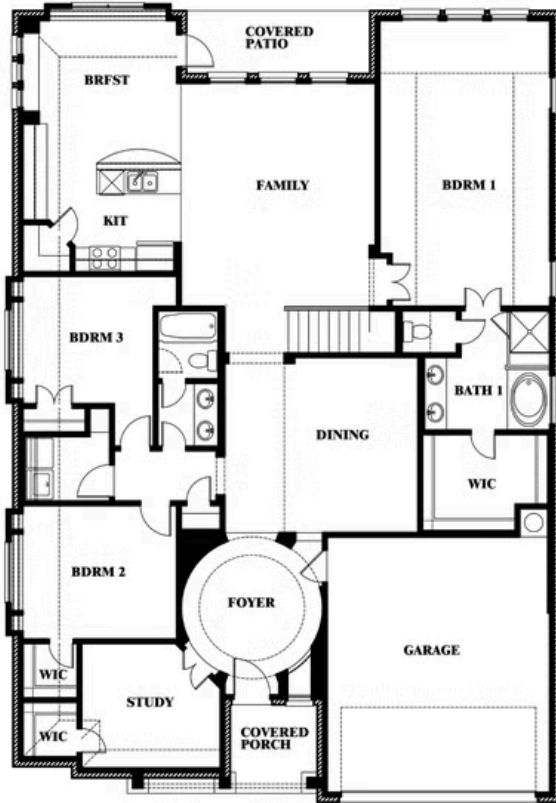

Carolina III

HOMES FROM
\$518,990

CLASSIC SERIES

MOCKINGBIRD HEIGHTS CLASSIC 60

1134 S BLUEBIRD LANE, MIDLOTHIAN, TX 76065

3,067
SQUARE FEET

4
BEDROOMS

3.0
BATHROOMS

2
CAR GARAGE

ELEVATION E

ELEVATION F

Carolina III

MOCKINGBIRD HEIGHTS CLASSIC 60

1134 S BLUEBIRD LANE, MIDLOTHIAN, TX 76065

Carolina III

This brochure is for general informational purposes and is to be used as a guide only. Changes may be made during the development process and floorplans, dimensions, fixtures, fittings, finishes and specifications are subject to change without notice. Window placement, balcony configuration, wardrobe sizes and living areas may vary slightly within each plan type. EQUAL HOUSING OPPORTUNITY