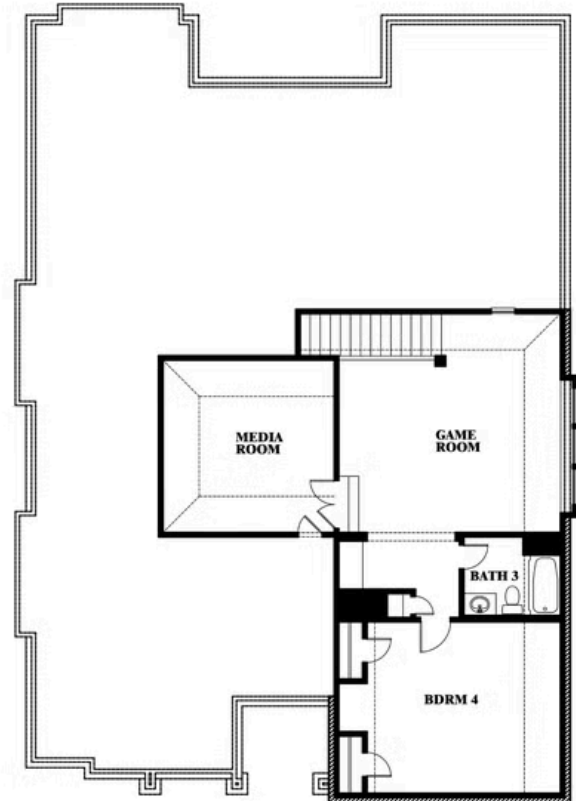

Carolina IV

HOMES FROM
\$528,990

CLASSIC SERIES

MOCKINGBIRD HEIGHTS CLASSIC 60

1134 S BLUEBIRD LANE, MIDLOTHIAN, TX 76065

3,280
SQUARE FEET

4
BEDROOMS

3.0
BATHROOMS

2
CAR GARAGE

ELEVATION E

ELEVATION F

Carolina IV

MOCKINGBIRD HEIGHTS CLASSIC 60

1134 S BLUEBIRD LANE, MIDLOTHIAN, TX 76065

Carolina IV

This brochure is for general informational purposes and is to be used as a guide only. Changes may be made during the development process and floorplans, dimensions, fixtures, fittings, finishes and specifications are subject to change without notice. Window placement, balcony configuration, wardrobe sizes and living areas may vary slightly within each plan type. EQUAL HOUSING OPPORTUNITY