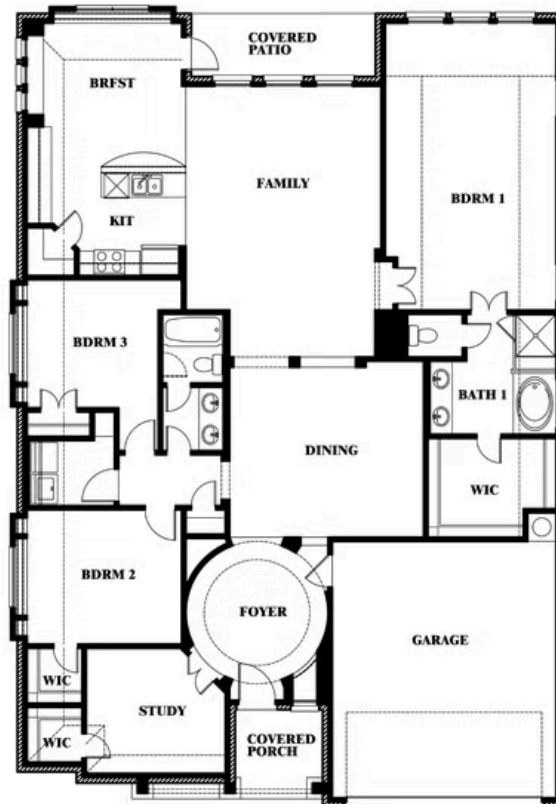

Carolina

HOMES FROM
\$465,990

CLASSIC SERIES

MOCKINGBIRD HEIGHTS CLASSIC 60

1134 S BLUEBIRD LANE, MIDLOTHIAN, TX 76065

2,313
SQUARE FEET

3
BEDROOMS

2.0
BATHROOMS

2
CAR GARAGE

ELEVATION E

ELEVATION F

Carolina

MOCKINGBIRD HEIGHTS CLASSIC 60

1134 S BLUEBIRD LANE, MIDLOTHIAN, TX 76065

Carolina

This brochure is for general informational purposes and is to be used as a guide only. Changes may be made during the development process and floorplans, dimensions, fixtures, fittings, finishes and specifications are subject to change without notice. Window placement, balcony configuration, wardrobe sizes and living areas may vary slightly within each plan type. EQUAL HOUSING OPPORTUNITY