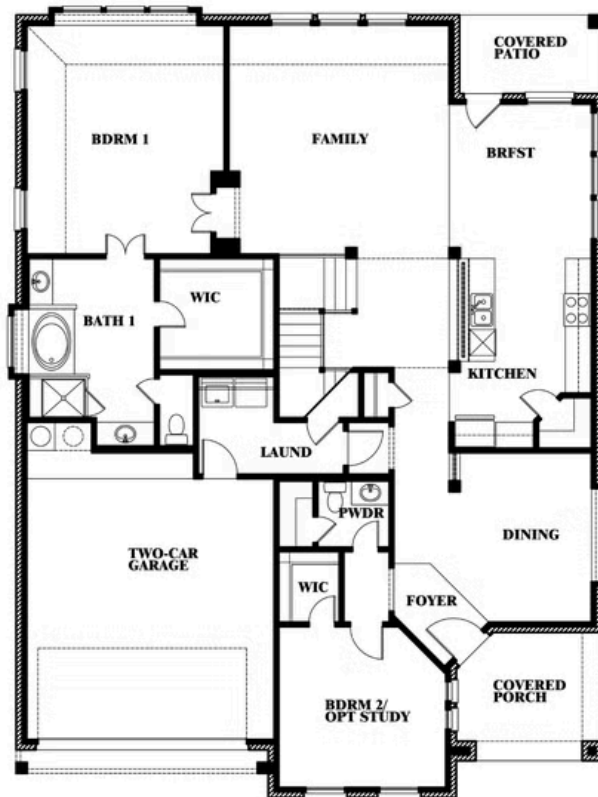

Magnolia II

CLASSIC SERIES

HOMES FROM
\$540,990

MOCKINGBIRD HEIGHTS CLASSIC 60

1134 S BLUEBIRD LANE, MIDLOTHIAN, TX 76065

3,435
SQUARE FEET

4
BEDROOMS

2.5
BATHROOMS

2
CAR GARAGE

Magnolia II

MOCKINGBIRD HEIGHTS CLASSIC 60
1134 S BLUEBIRD LANE, MIDLOTHIAN, TX 76065

MAGNOLIA II FLOOR PLAN

Magnolia II

This brochure is for general informational purposes and is to be used as a guide only. Changes may be made during the development process and floorplans, dimensions, fixtures, fittings, finishes and specifications are subject to change without notice. Window placement, balcony configuration, wardrobe sizes and living areas may vary slightly within each plan type. EQUAL HOUSING OPPORTUNITY