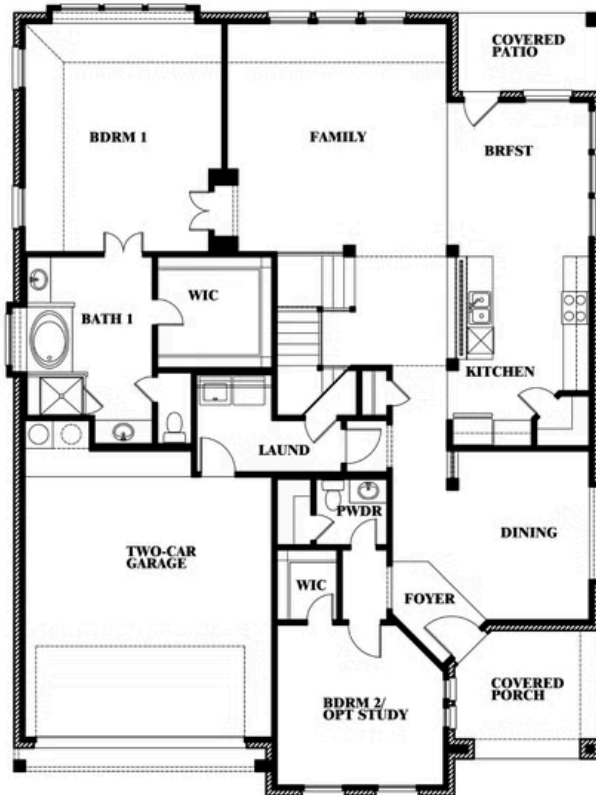

Magnolia II

HOMES FROM
\$540,990

CLASSIC SERIES

MOCKINGBIRD HEIGHTS CLASSIC 60

1134 S BLUEBIRD LANE, MIDLOTHIAN, TX 76065

3,435
SQUARE FEET

4
BEDROOMS

2.5
BATHROOMS

2
CAR GARAGE

Magnolia II

MOCKINGBIRD HEIGHTS CLASSIC 60
1134 S BLUEBIRD LANE, MIDLOTHIAN, TX 76065

MAGNOLIA II FLOOR PLAN

Magnolia II

This brochure is for general informational purposes and is to be used as a guide only. Changes may be made during the development process and floorplans, dimensions, fixtures, fittings, finishes and specifications are subject to change without notice. Window placement, balcony configuration, wardrobe sizes and living areas may vary slightly within each plan type. EQUAL HOUSING OPPORTUNITY