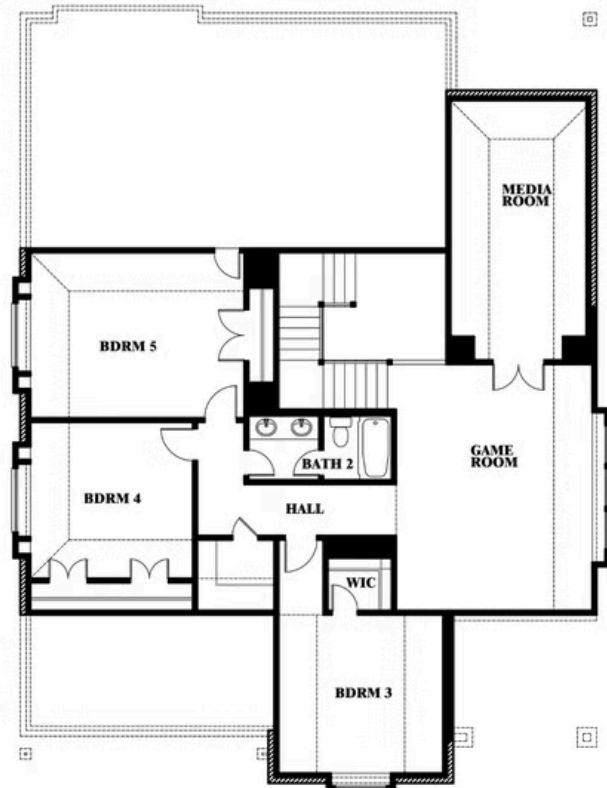

Magnolia II

HOMES FROM
\$540,990

CLASSIC SERIES

MOCKINGBIRD HEIGHTS CLASSIC 60

1134 S BLUEBIRD LANE, MIDLOTHIAN, TX 76065

3,435
SQUARE FEET

4
BEDROOMS

2.5
BATHROOMS

2
CAR GARAGE

Magnolia II

MOCKINGBIRD HEIGHTS CLASSIC 60
1134 S BLUEBIRD LANE, MIDLOTHIAN, TX 76065

MAGNOLIA II FLOOR PLAN

Magnolia II

This brochure is for general informational purposes and is to be used as a guide only. Changes may be made during the development process and floorplans, dimensions, fixtures, fittings, finishes and specifications are subject to change without notice. Window placement, balcony configuration, wardrobe sizes and living areas may vary slightly within each plan type. EQUAL HOUSING OPPORTUNITY