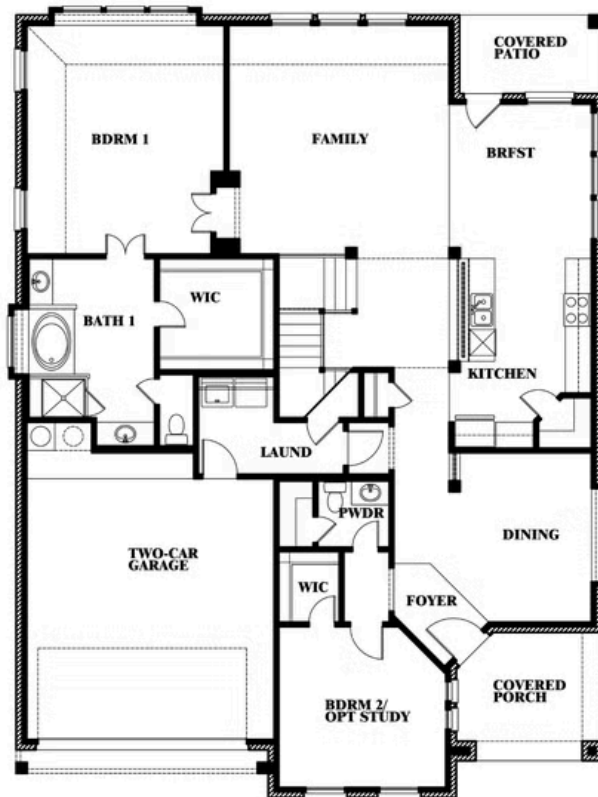

Magnolia II

HOMES FROM
\$540,990

CLASSIC SERIES

MOCKINGBIRD HEIGHTS CLASSIC 60

1134 S BLUEBIRD LANE, MIDLOTHIAN, TX 76065

3,435
SQUARE FEET

4
BEDROOMS

2.5
BATHROOMS

2
CAR GARAGE

Magnolia II

MOCKINGBIRD HEIGHTS CLASSIC 60
1134 S BLUEBIRD LANE, MIDLOTHIAN, TX 76065

MAGNOLIA II FLOOR PLAN

Magnolia II

This brochure is for general informational purposes and is to be used as a guide only. Changes may be made during the development process and floorplans, dimensions, fixtures, fittings, finishes and specifications are subject to change without notice. Window placement, balcony configuration, wardrobe sizes and living areas may vary slightly within each plan type. EQUAL HOUSING OPPORTUNITY