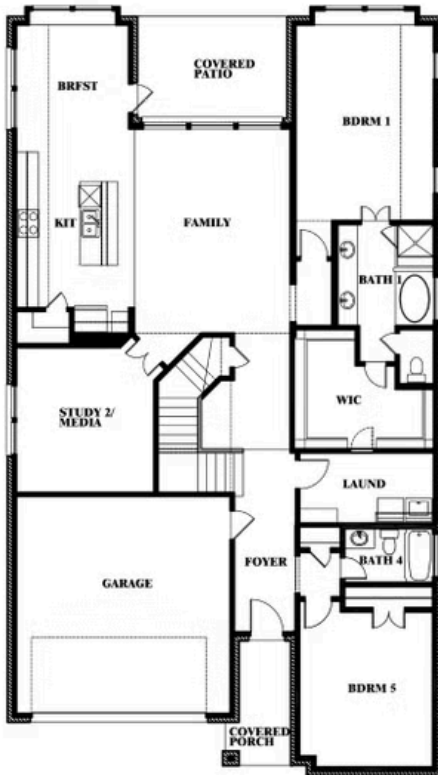

# Rose

**ROSE FLOOR PLAN**

## MOCKINGBIRD HEIGHTS CLASSIC 60

1134 S BLUEBIRD LANE, MIDLOTHIAN, TX 76065

**ROSE FLOOR PLAN WITH OPTIONAL BED & BATH AT STUDY**

### Rose

Opt. Bed & Bath at Study

This brochure is for general informational purposes and is to be used as a guide only. Changes may be made during the development process and floorplans, dimensions, fixtures, fittings, finishes and specifications are subject to change without notice. Window placement, balcony configuration, wardrobe sizes and living areas may vary slightly within each plan type. EQUAL HOUSING OPPORTUNITY