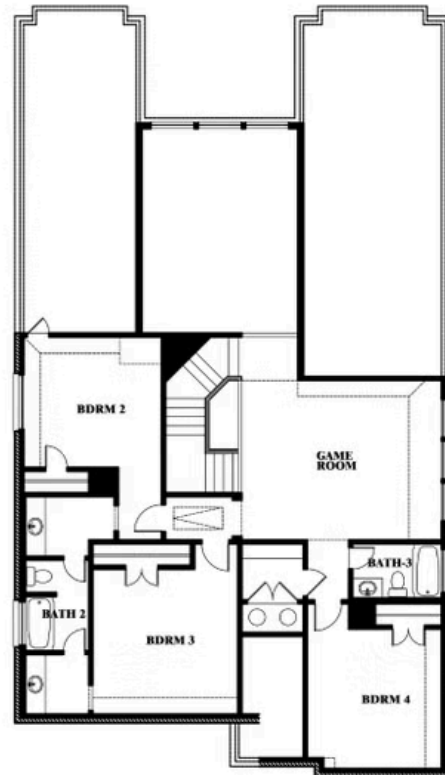

# Rose

**ROSE FLOOR PLAN**

## MOCKINGBIRD HEIGHTS CLASSIC 60

1134 S BLUEBIRD LANE, MIDLOTHIAN, TX 76065

**ROSE FLOOR PLAN WITH OPTIONAL BED & BATH AT STUDY**

### Rose

Opt. Bed & Bath at Study

This brochure is for general informational purposes and is to be used as a guide only. Changes may be made during the development process and floorplans, dimensions, fixtures, fittings, finishes and specifications are subject to change without notice. Window placement, balcony configuration, wardrobe sizes and living areas may vary slightly within each plan type. EQUAL HOUSING OPPORTUNITY