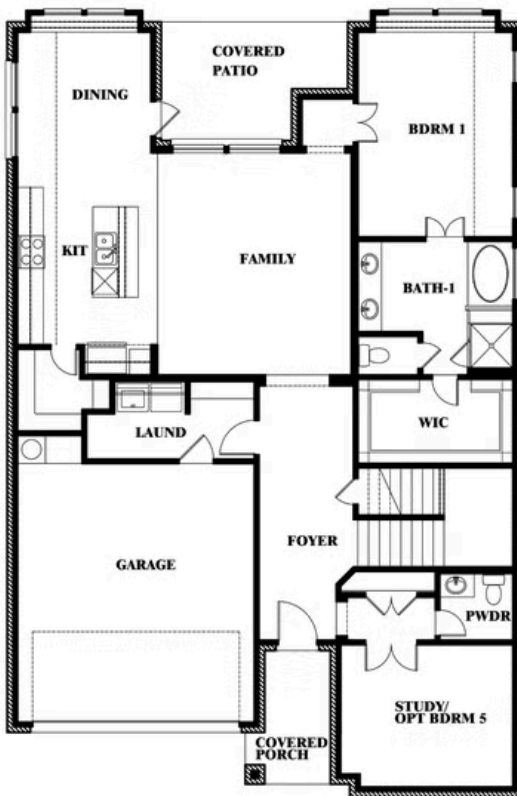

Violet III

HOMES FROM
\$501,990

CLASSIC SERIES

MOCKINGBIRD HEIGHTS CLASSIC 60

1134 S BLUEBIRD LANE, MIDLOTHIAN, TX 76065

2,628
SQUARE FEET

4
BEDROOMS

3.5
BATHROOMS

Violet III

VIOLET III FLOOR PLAN

MOCKINGBIRD HEIGHTS CLASSIC 60

1134 S BLUEBIRD LANE, MIDLOTHIAN, TX 76065

Violet III

This brochure is for general informational purposes and is to be used as a guide only. Changes may be made during the development process and floorplans, dimensions, fixtures, fittings, finishes and specifications are subject to change without notice. Window placement, balcony configuration, wardrobe sizes and living areas may vary slightly within each plan type. EQUAL HOUSING OPPORTUNITY

Violet III

MOCKINGBIRD HEIGHTS CLASSIC 60

1134 S BLUEBIRD LANE, MIDLOTHIAN, TX 76065

VIOLET III FLOOR PLAN WITH BEDROOM AT STUDY

Violet III Opt. Bed 5 & Bath 4 at Study

This brochure is for general informational purposes and is to be used as a guide only. Changes may be made during the development process and floorplans, dimensions, fixtures, fittings, finishes and specifications are subject to change without notice. Window placement, balcony configuration, wardrobe sizes and living areas may vary slightly within each plan type. EQUAL HOUSING OPPORTUNITY