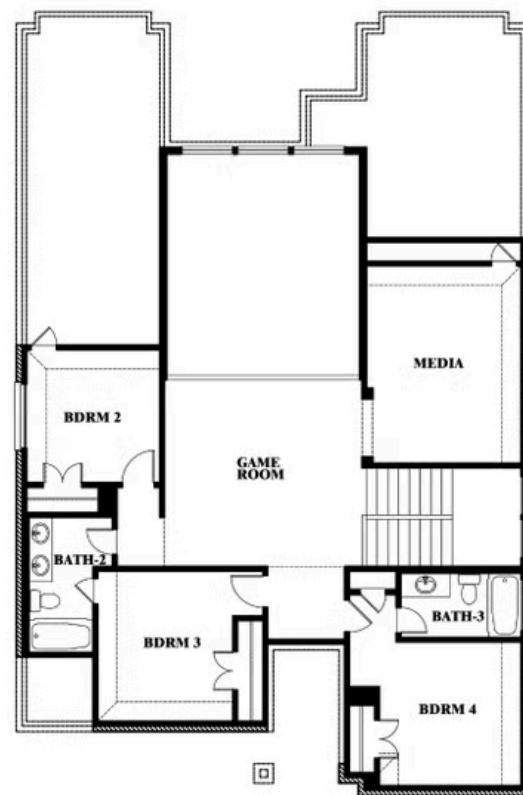

Violet IV

MOCKINGBIRD HEIGHTS CLASSIC 60

1134 S BLUEBIRD LANE, MIDLOTHIAN, TX 76065

VIOLET IV FLOOR PLAN WITH OPTIONAL BEDROOM AT STUDY

Violet IV Opt. Bed 5 & Bath 4 at Study

This brochure is for general informational purposes and is to be used as a guide only. Changes may be made during the development process and floorplans, dimensions, fixtures, fittings, finishes and specifications are subject to change without notice. Window placement, balcony configuration, wardrobe sizes and living areas may vary slightly within each plan type. EQUAL HOUSING OPPORTUNITY