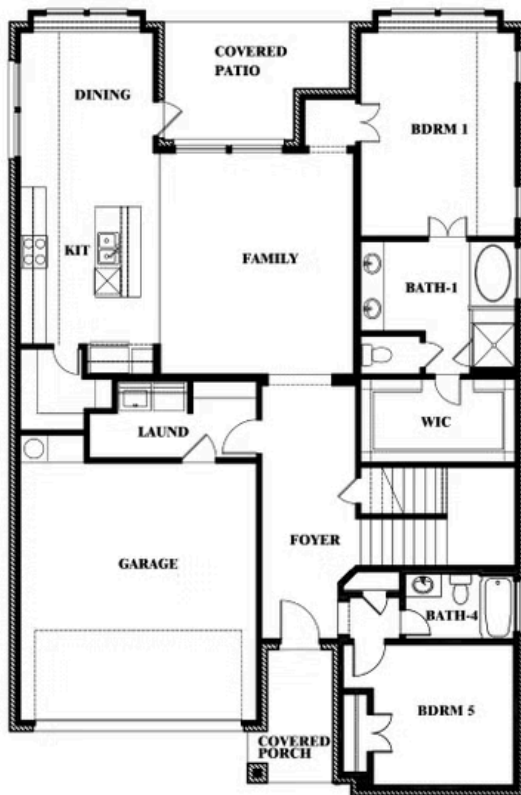

### Violet IV

This brochure is for general informational purposes and is to be used as a guide only. Changes may be made during the development process and floorplans, dimensions, fixtures, fittings, finishes and specifications are subject to change without notice. Window placement, balcony configuration, wardrobe sizes and living areas may vary slightly within each plan type. EQUAL HOUSING OPPORTUNITY

## MOCKINGBIRD HEIGHTS CLASSIC 60

1134 S BLUEBIRD LANE, MIDLOTHIAN, TX 76065

VIOLET IV FLOOR PLAN WITH OPTIONAL BEDROOM AT STUDY

### Violet IV Opt. Bed 5 & Bath 4 at Study

This brochure is for general informational purposes and is to be used as a guide only. Changes may be made during the development process and floorplans, dimensions, fixtures, fittings, finishes and specifications are subject to change without notice. Window placement, balcony configuration, wardrobe sizes and living areas may vary slightly within each plan type. EQUAL HOUSING OPPORTUNITY